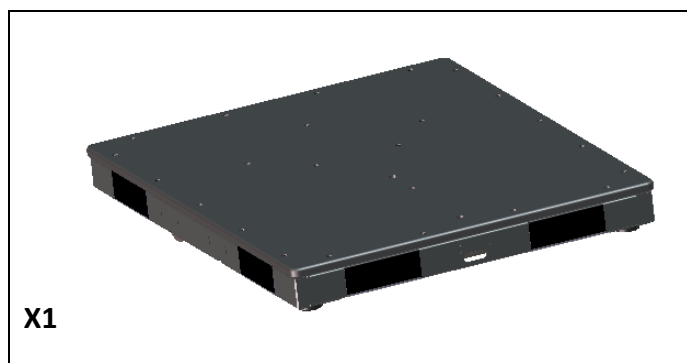

## Dolly Roof

### Contents:

**Weight: 13 Kg**

## Dimensions: