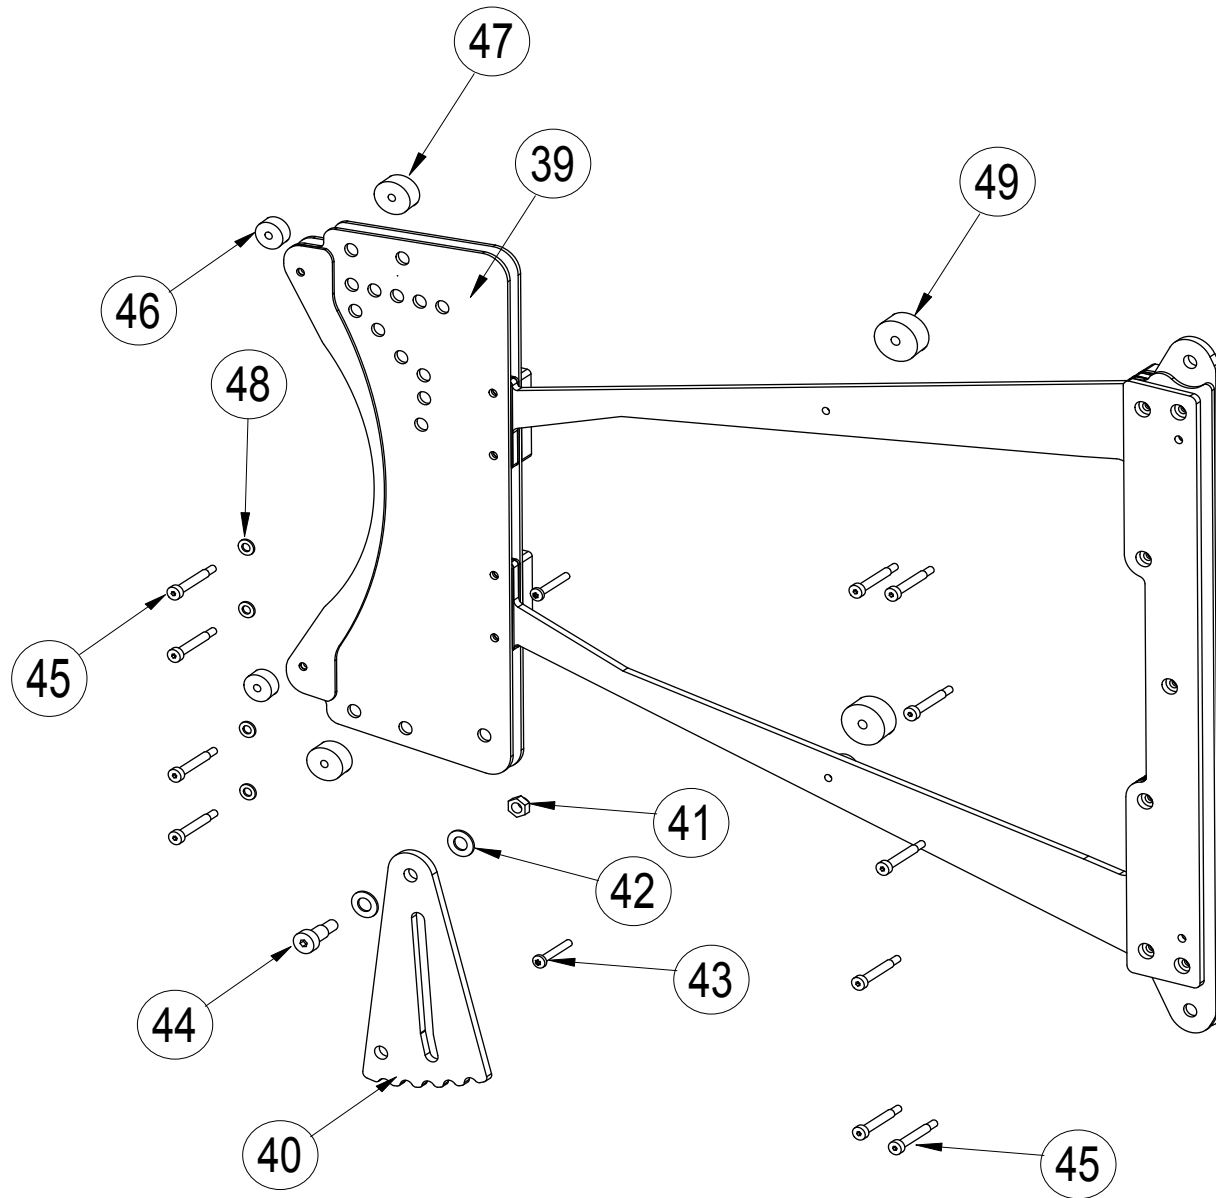

INNOVATE

GEOSUB RIGHT RIGGING VIEW

NEXO

INNOVATE

GEOSUB LEFT RIGGING VIEW

MARK	QUANTITY	ASSEMBLY	SUB ASSEMBLY	PART REFERENCE	DESIGNATION
GEOSUB					
1	1	05EBGEOSUB		05EBGEOSUB	GEOSUB EMPTY BOX
2	8			05VGRAF6	GRAF NUT M6
3	58			05VUNIM5	UNIMERCO T-NUT M5
4	1.1m			05JNEOP14X2	NEOPREN GASKET 14 X 2 (10 METERS)
5	1			05AMPLAQ18	GEOT & CD18 OWNER PLATE
6	1			05JNEOPLAQP18	OWNER PLATE GASKET
7	4			05VXTCBX525N	BLACK TORX BUTTON HEAD SCREW 5X25
8	8			05VRND5.3	NYLON WASHER 5.3 X 10
9	8			05VXTCBX550N	BLACK TORX BUTTON HEAD SCREW 5X50
10	1		05GEOSUB-A1	05GEOD10-A1	GEOSUB FRONT GRILL
11	1.5m			05JNEOP14X2	NEOPREN GASKET 14 X 2 (10 METERS)
12	1			05MBULPEGSUB1	GEOSUB FRONT FOAM
13	1			05STICKGEOD	GEOD LOGO STICKER
14	2		05GEOSUB-A2	05GEOSUB-A2	GEOSUB SIDE GRILL
15	2			05MBULPEGSUB2	GEOSUB SIDE FOAM
16	2			05JNEOGRGS	GEOSUB SIDE GASKET
17	4			05VXTCFX525N	BLACK TORX FLAT HEAD SCREW 5X25
18	2		05HPB12ND16	05HPB12ND16	BASS DRIVER 12" NEODYNIUM (16 Ohms)
19	2			05HPB12ND16R/K	HPB12ND16 RECONE KIT
20	2			05JNEOHPBLS40	LS400 BASS DRIVER GASKET
21	8			05VXTCBX525N	BLACK TORX BUTTON HEAD SCREW 5X25
22	1		05HP18-100NSC	05HP18-100NSC	HP 18" 8 OHM SPLIT COIL
23	1			05HP18-100NSCR/K	RECONE KIT POUR HP 18" SPLIT COIL
24	1			05JPTZ46	18" SPEAKER GASKET
25	8			05VXTCBX650N	BLACK TORX BUTTON HEAD SCREW 6X50
26	1		05ACCGEOSUB-D	05ACCGEOSUB-D	GEOSUB RIGHT RIGGING SYSTEM
27	1			05AMACCRPGDB3D	GEOSUB RIGHT PLATE WITH ARTWORK
28	1			05AMACCLBGD6	GEOD LINKBAR
29	1			05VNYLST8	NUTS WITH POLYAMID INSERT M8
30	2			05VRN10	NYLON WASHER DIAM.10
31	2			05VXTCBX535N	BLACK TORX BUTTON HEAD SCREW 5X35
32	1			05VXTCHCD1016	SOCKET SHOULDER SCREW M8 10X16
33	11			05VXTCHCD635	SOCKET SHOULDER SCREW M5 6X35
34	2			05ENTNYL5.3-20-10	BLACK NYLON SPACER 5.3 X 20 X 10
35	2			05ENTNYL5.3-24-12	BLACK NYLON SPACER 5.3 X 24 X 12