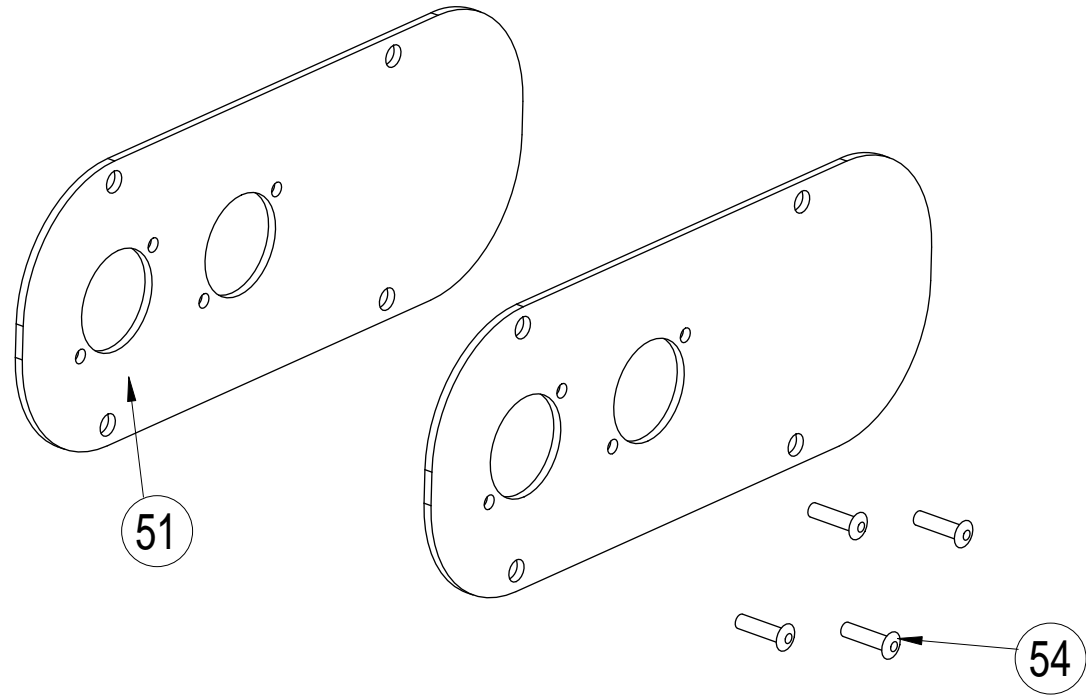

INNOVATE

GEOSUB RIGHT RIGGING VIEW

NEXO

INNOVATE

GEOSUB LEFT RIGGING VIEW

MARK	QUANTITY	ASSEMBLY	SUB ASSEMBLY	PART REFERENCE	DESIGNATION
GEOSUB					
1	1	05EBGEOSUB		05EBGEOSUB	GEOSUB EMPTY BOX
2	8			05VGRAF6	GRAF NUT M6
3	58			05VUNIM5	UNIMERCO T-NUT M5
4	1.1m			05JNEOP14X2	NEOPREN GASKET 14 X 2 (10 METERS)
5	1			05AMPLAQ18	GEOT & CD18 OWNER PLATE
6	1			05JNEOPLAQP18	OWNER PLATE GASKET
7	4			05VXTCBX525N	BLACK TORX BUTTON HEAD SCREW 5X25
8	8			05VRND5.3	NYLON WASHER 5.3 X 10
9	8			05VXTCBX550N	BLACK TORX BUTTON HEAD SCREW 5X50
10	1		05GEOSUB-A1	05GEOD10-A1	GEOSUB FRONT GRILL
11	1.5m			05JNEOP14X2	NEOPREN GASKET 14 X 2 (10 METERS)
12	1			05MBULPEGSUB1	GEOSUB FRONT FOAM
13	1			05STICKGEOD	GEOD LOGO STICKER
14	2		05GEOSUB-A2	05GEOSUB-A2	GEOSUB SIDE GRILL
15	2			05MBULPEGSUB2	GEOSUB SIDE FOAM
16	2			05JNEOGRGS	GEOSUB SIDE GASKET
17	4			05VXTCFX525N	BLACK TORX FLAT HEAD SCREW 5X25
18	2		05HPB12ND16	05HPB12ND16	BASS DRIVER 12" NEODYNIUM (16 Ohms)
19	2			05HPB12ND16R/K	HPB12ND16 RECONE KIT
20	2			05JNEOHPBLS40	LS400 BASS DRIVER GASKET
21	8			05VXTCBX525N	BLACK TORX BUTTON HEAD SCREW 5X25
22	1		05HP18-100NSC	05HP18-100NSC	HP 18" 8 OHM SPLIT COIL
23	1			05HP18-100NSCR/K	RECONE KIT POUR HP 18" SPLIT COIL
24	1			05JPTZ46	18" SPEAKER GASKET
25	8			05VXTCBX650N	BLACK TORX BUTTON HEAD SCREW 6X50
26	1		05ACCGEOSUB-D	05ACCGEOSUB-D	GEOSUB RIGHT RIGGING SYSTEM
27	1			05AMACCRPGDB3D	GEOSUB RIGHT PLATE WITH ARTWORK
28	1			05AMACCLBGD6	GEOD LINKBAR
29	1			05VNYLST8	NUTS WITH POLYAMID INSERT M8
30	2			05VRN10	NYLON WASHER DIAM.10
31	2			05VXTCBX535N	BLACK TORX BUTTON HEAD SCREW 5X35
32	1			05VXTCHCD1016	SOCKET SHOULDER SCREW M8 10X16
33	11			05VXTCHCD635	SOCKET SHOULDER SCREW M5 6X35
34	2			05ENTNYL5.3-20-10	BLACK NYLON SPACER 5.3 X 20 X 10
35	2			05ENTNYL5.3-24-12	BLACK NYLON SPACER 5.3 X 24 X 12