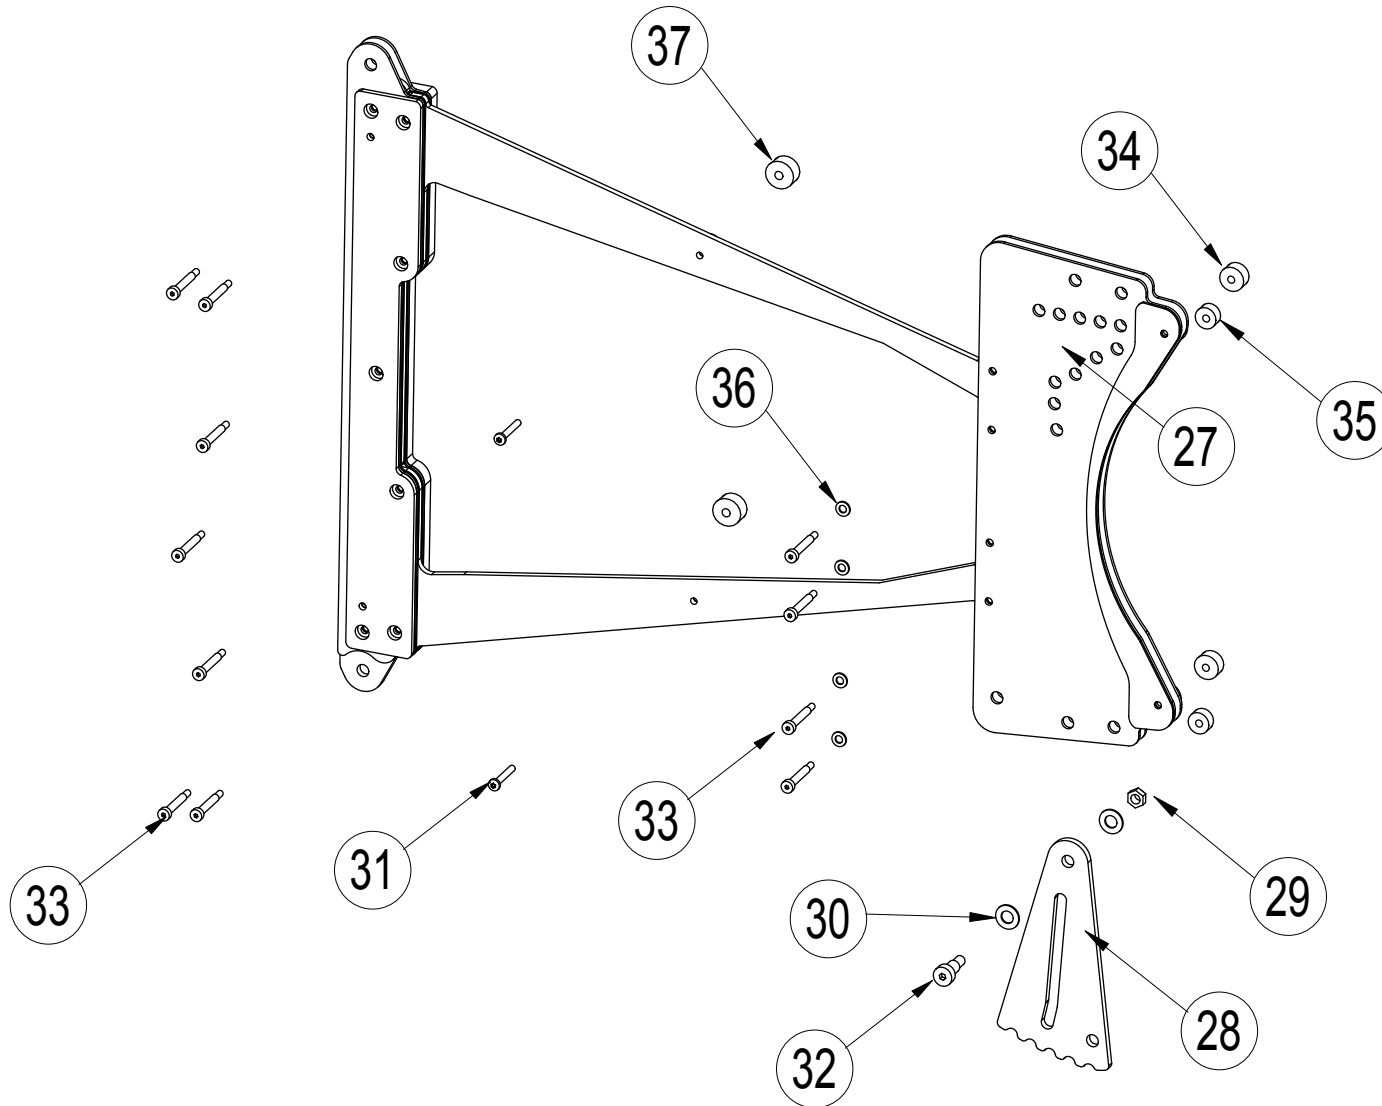

INNOVATE

GEOSUB RIGHT RIGGING VIEW

NEXO

INNOVATE

GEOSUB LEFT RIGGING VIEW

MARK	QUANTITY	ASSEMBLY	SUB ASSEMBLY	PART REFERENCE	DESIGNATION
GEOSUB					
1	1	05EBGEOSUB		05EBGEOSUB	GEOSUB EMPTY BOX
2	8			05VGRAF6	GRAF NUT M6
3	58			05VUNIM5	UNIMERCO T-NUT M5
4	1.1m			05JNEOP14X2	NEOPREN GASKET 14 X 2 (10 METERS)
5	1			05AMPLAQ18	GEOT & CD18 OWNER PLATE
6	1			05JNEOPLAQP18	OWNER PLATE GASKET
7	4			05VXTCBX525N	BLACK TORX BUTTON HEAD SCREW 5X25
8	8			05VRND5.3	NYLON WASHER 5.3 X 10
9	8			05VXTCBX550N	BLACK TORX BUTTON HEAD SCREW 5X50
10	1		05GEOSUB-A1	05GEOD10-A1	GEOSUB FRONT GRILL
11	1.5m			05JNEOP14X2	NEOPREN GASKET 14 X 2 (10 METERS)
12	1			05MBULPEGSUB1	GEOSUB FRONT FOAM
13	1			05STICKGEOD	GEOD LOGO STICKER
14	2		05GEOSUB-A2	05GEOSUB-A2	GEOSUB SIDE GRILL
15	2			05MBULPEGSUB2	GEOSUB SIDE FOAM
16	2			05JNEOGRGS	GEOSUB SIDE GASKET
17	4			05VXTCFX525N	BLACK TORX FLAT HEAD SCREW 5X25
18	2		05HPB12ND16	05HPB12ND16	BASS DRIVER 12" NEODYNIUM (16 Ohms)
19	2			05HPB12ND16R/K	HPB12ND16 RECONE KIT
20	2			05JNEOHPBLS40	LS400 BASS DRIVER GASKET
21	8			05VXTCBX525N	BLACK TORX BUTTON HEAD SCREW 5X25
22	1		05HP18-100NSC	05HP18-100NSC	HP 18" 8 OHM SPLIT COIL
23	1			05HP18-100NSCR/K	RECONE KIT POUR HP 18" SPLIT COIL
24	1			05JPTZ46	18" SPEAKER GASKET
25	8			05VXTCBX650N	BLACK TORX BUTTON HEAD SCREW 6X50
26	1		05ACCGEOSUB-D	05ACCGEOSUB-D	GEOSUB RIGHT RIGGING SYSTEM
27	1			05AMACCRPGDB3D	GEOSUB RIGHT PLATE WITH ARTWORK
28	1			05AMACCLBGD6	GEOD LINKBAR
29	1			05VNYLST8	NUTS WITH POLYAMID INSERT M8
30	2			05VRN10	NYLON WASHER DIAM.10
31	2			05VXTCBX535N	BLACK TORX BUTTON HEAD SCREW 5X35
32	1			05VXTCHCD1016	SOCKET SHOULDER SCREW M8 10X16
33	11			05VXTCHCD635	SOCKET SHOULDER SCREW M5 6X35
34	2			05ENTNYL5.3-20-10	BLACK NYLON SPACER 5.3 X 20 X 10
35	2			05ENTNYL5.3-24-12	BLACK NYLON SPACER 5.3 X 24 X 12