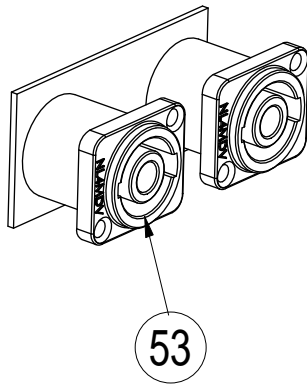

INNOVATE

GEOSUB RIGHT RIGGING VIEW

NEXO

INNOVATE

GEOSUB LEFT RIGGING VIEW

MARK	QUANTITY	ASSEMBLY	SUB ASSEMBLY	PART REFERENCE	DESIGNATION
GEOSUB					
1	1	05EBGEOSUB		05EBGEOSUB	GEOSUB EMPTY BOX
2	8			05VGRAF6	GRAF NUT M6
3	58			05VUNIM5	UNIMERCO T-NUT M5
4	1.1m			05JNEOP14X2	NEOPREN GASKET 14 X 2 (10 METERS)
5	1			05AMPLAQ18	GEOT & CD18 OWNER PLATE
6	1			05JNEOPLAQP18	OWNER PLATE GASKET
7	4			05VXTCBX525N	BLACK TORX BUTTON HEAD SCREW 5X25
8	8			05VRND5.3	NYLON WASHER 5.3 X 10
9	8			05VXTCBX550N	BLACK TORX BUTTON HEAD SCREW 5X50
10	1		05GEOSUB-A1	05GEOD10-A1	GEOSUB FRONT GRILL
11	1.5m			05JNEOP14X2	NEOPREN GASKET 14 X 2 (10 METERS)
12	1			05MBULPEGSUB1	GEOSUB FRONT FOAM
13	1			05STICKGEOD	GEOD LOGO STICKER
14	2		05GEOSUB-A2	05GEOSUB-A2	GEOSUB SIDE GRILL
15	2			05MBULPEGSUB2	GEOSUB SIDE FOAM
16	2			05JNEOGRGS	GEOSUB SIDE GASKET
17	4			05VXTCFX525N	BLACK TORX FLAT HEAD SCREW 5X25
18	2		05HPB12ND16	05HPB12ND16	BASS DRIVER 12" NEODYNIUM (16 Ohms)
19	2			05HPB12ND16R/K	HPB12ND16 RECONE KIT
20	2			05JNEOHPBLS40	LS400 BASS DRIVER GASKET
21	8			05VXTCBX525N	BLACK TORX BUTTON HEAD SCREW 5X25
22	1		05HP18-100NSC	05HP18-100NSC	HP 18" 8 OHM SPLIT COIL
23	1			05HP18-100NSCR/K	RECONE KIT POUR HP 18" SPLIT COIL
24	1			05JPTZ46	18" SPEAKER GASKET
25	8			05VXTCBX650N	BLACK TORX BUTTON HEAD SCREW 6X50
26	1		05ACCGEOSUB-D	05ACCGEOSUB-D	GEOSUB RIGHT RIGGING SYSTEM
27	1			05AMACCRPGDB3D	GEOSUB RIGHT PLATE WITH ARTWORK
28	1			05AMACCLBGD6	GEOD LINKBAR
29	1			05VNYLST8	NUTS WITH POLYAMID INSERT M8
30	2			05VRN10	NYLON WASHER DIAM.10
31	2			05VXTCBX535N	BLACK TORX BUTTON HEAD SCREW 5X35
32	1			05VXTCHCD1016	SOCKET SHOULDER SCREW M8 10X16
33	11			05VXTCHCD635	SOCKET SHOULDER SCREW M5 6X35
34	2			05ENTNYL5.3-20-10	BLACK NYLON SPACER 5.3 X 20 X 10
35	2			05ENTNYL5.3-24-12	BLACK NYLON SPACER 5.3 X 24 X 12