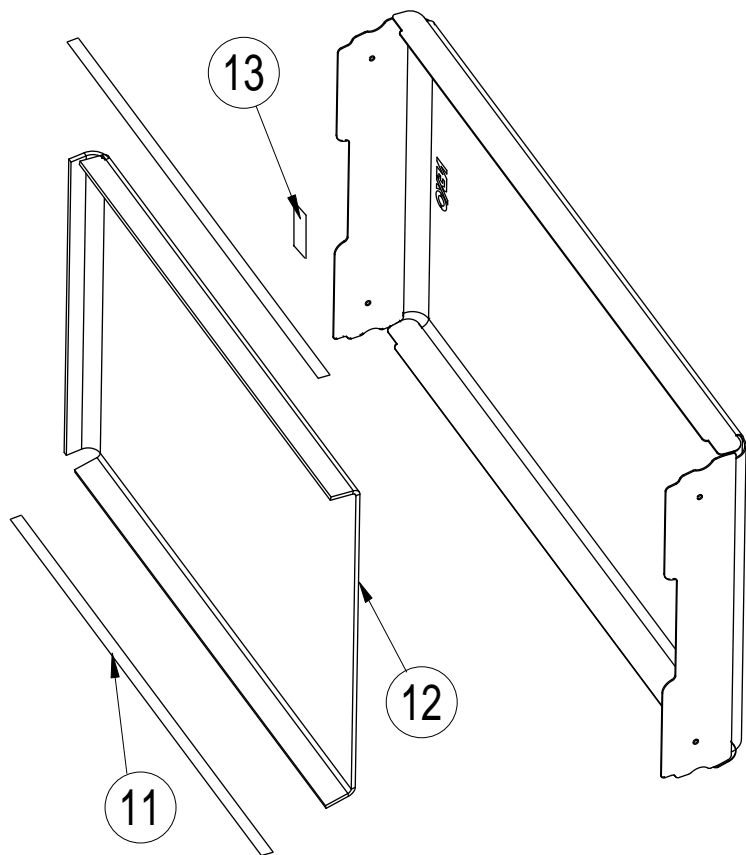

FRONT GRILL