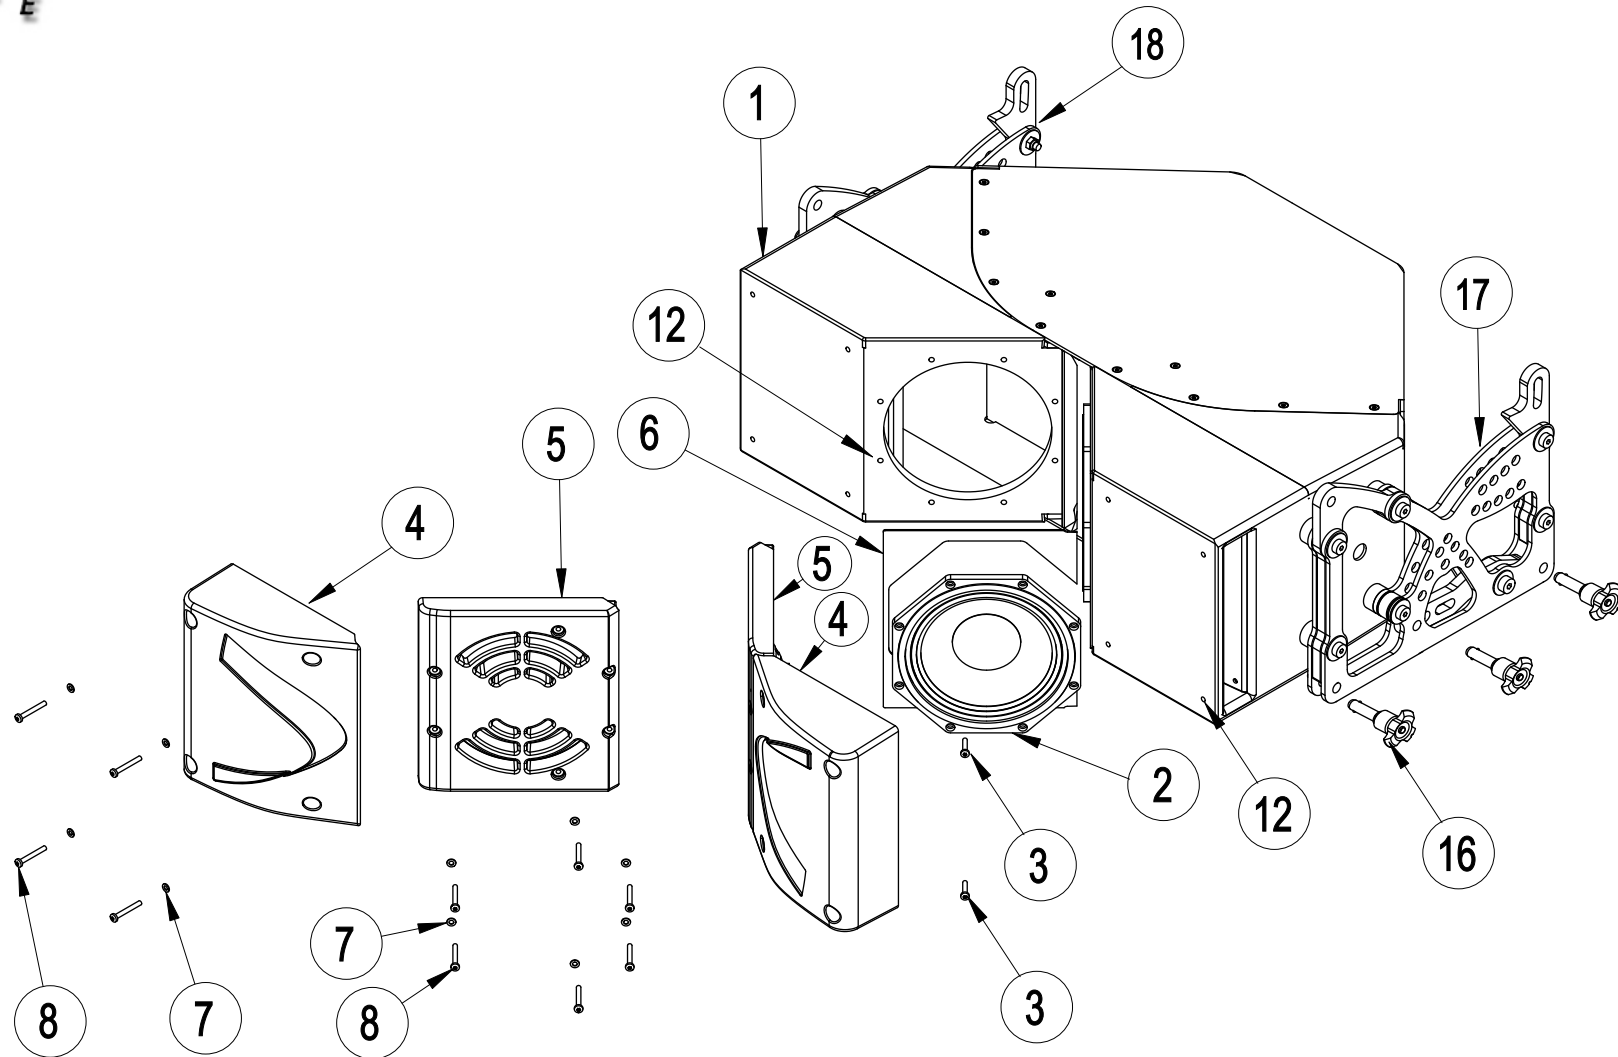

NEXO

INNOVATE

GEO T 4805 REAR VIEW

NEXO

INNOVATE

GEO T 4805 METAL BOX VIEW

MARK	QUANTITY	ASSEMBLY	SUB ASSEMBLY	PART REFERENCE	DESIGNATION
GEOT4805					
1	1	05EBGEO-T4805		05EBGEO-T4805	GEOT4805 EMPTY BOX
2	2			05HPB8ND-HF	HP BASS 8" NEODYNIUM 16 Ohms HIGH FLUX
3	4			05VXTCBX525N	BLACK TORX BUTTON HEAD SCREW 5X25
4	2			05FLANGE-T4805	GEO T4805 FLANGE
	2			05FLANGE-T4805N	GEO T4805 BLACK FLANGE
5	2			05PMP-T4805	GEOT 4805 PMP
	2			05PMP-T4805N	GEOT 4805 BLACK PMP
6	2			05JNEOPMP-T4805	GEOT 4805 PMP GASKET
7	20			05VRA510ZN	BLACK WASHER 5X10
8	20			05VXTCBX540	BLACK TORX BUTTON HEAD SCREW 5X40
9	1			05JNEOMB4805-1	GEOT 4805 METAL BOX GASKET JNE01
10	1			05JNEOMB4805-2	GEOT 4805 METAL BOX GASKET JNE02
11	22			05VXTCFX525N	BLACK TORX FLAT HEAD SCREW 5X25
12	46			05VUNIM5	NUTS UNIMERCO 5mm
13	1		05HPADE910-T16	05HPADE910-T16	DRIVER 2" DE910 NEODYM COMPLETE
14	1			05NH91-16R/K	DE910 DIAPHRAGM
15	1			05MPPIHM	FAOM GASKET
x	1	05AMACC-4805		05AMACC-4805	RIGGING KIT FOR GEO T 4805 COMPLETE
16	6			05BALLOCK12-30	BALL LOCK 12 x 30
17	1		05GEOT4805-RAR	05GEOT4805-RAR	RIGGING SYSTEM RIGHT COMPLETE FOR GEOT4805
18	1		05GEOT4805-RAL	05GEOT4805-RAL	RIGGING SYSTEM LEFT COMPLETE FOR GEOT4805
19	1		05GEO-TF4805	05GEO-TF4805	COMPLETE INTERNAL WIRING FOR GEO-T4805
20	1	05METALBOX-4805		05METALBOX-4805	GEO-T4805 COMPLETE METALBOX
21	1			05AMBOX-4805	GEOT 4805 PAINTED METALBOX
22	2			05HPB8ND-HF	HP BASS 8" NEODYNIUM (16 Ohm) HIGH FLUX
23	2			05JNEOHB-GEOT	GEO-T4805 BASS DRIVER GASKET
24	16			05VRX516N	BLACK WASHER 5 x 16
25	16			05VNYLST5	NUTS WITH POLYAMID INSERT M5
26	1		05AMPLAQ18	05AMPLAQ18	OWNER PLATE FOR CD18 & GEO-T4805 COMPLETE
27	4			05VXTCBX525N	BLACK TORX BUTTON HEAD SCREW 5X25
28	1	05GEO-TB4805		05GEO-TB4805	CONNECTION PLATE GEO-T4805 COMPLETE
29	4			05VXTCBX525N	BLACK TORX BUTTON HEAD SCREW 5X25
30	1			05CNX613F	6 POLES CHASSIS FEMALE RECEPTACLE BLACK
31	4			05VRIV3.216N	ALUMINIUM RIVET BLACK 3.12x16
32	1			05GEO-4805CABLE	GEOT 4805 EXTERNAL WIRING