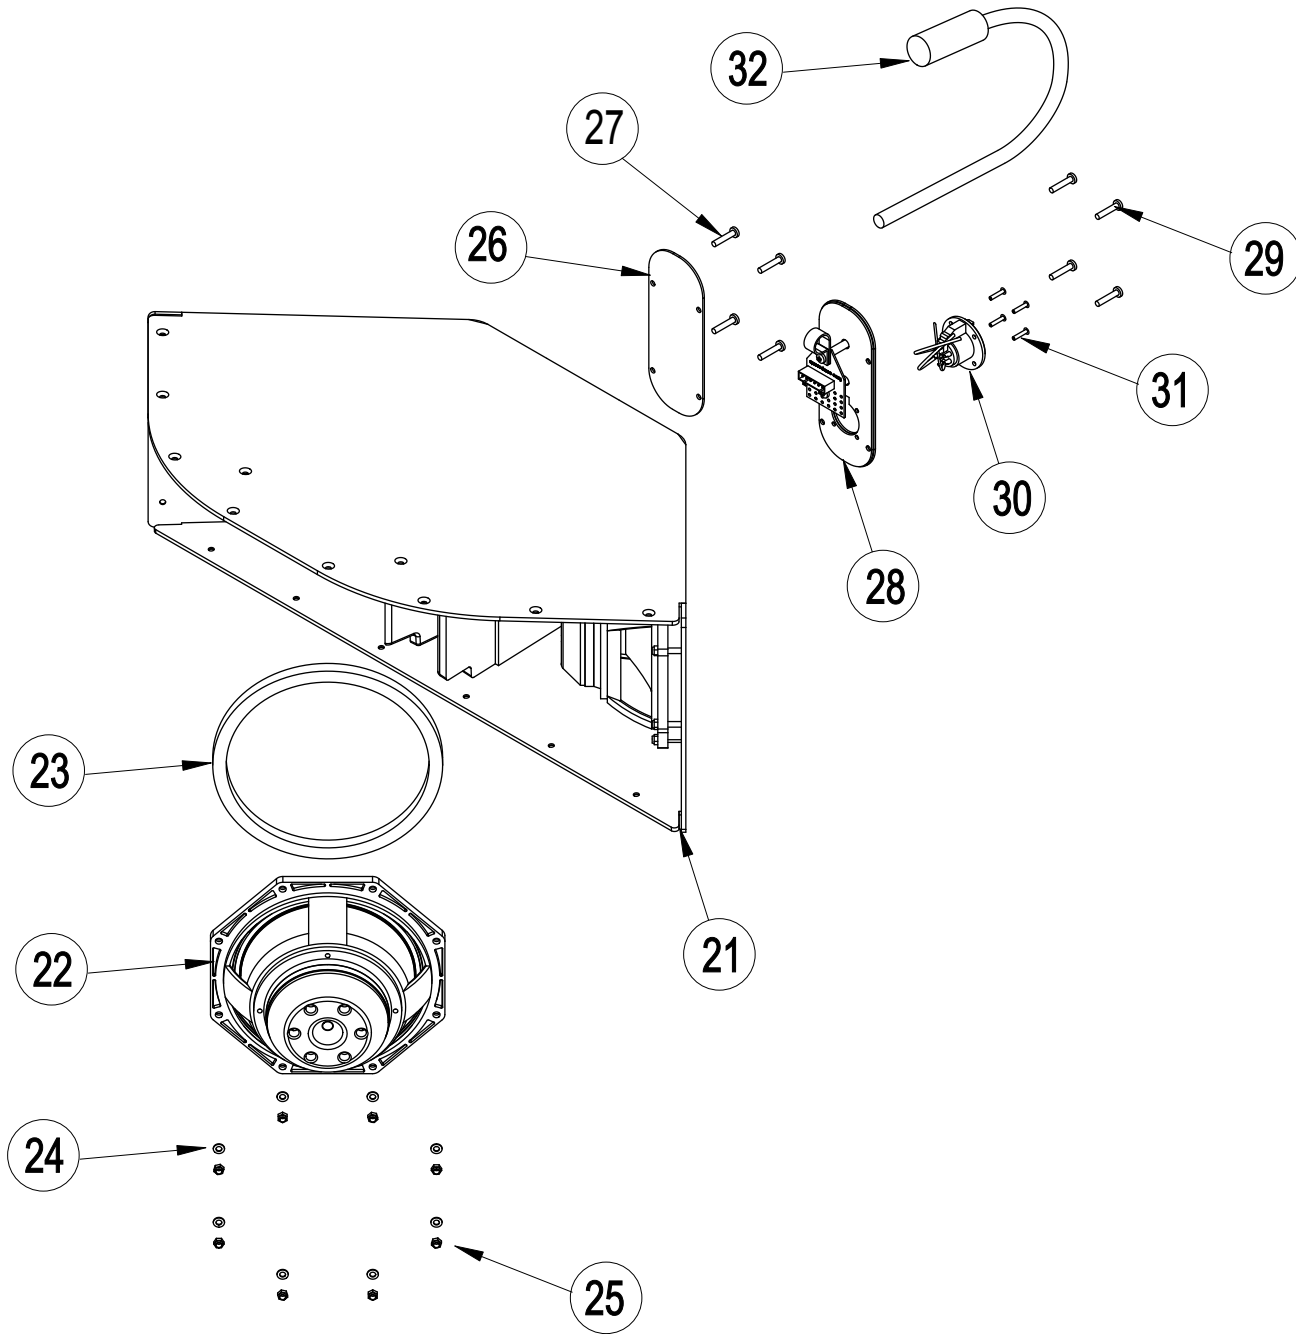

NEXO

INNOVATE

GEO T 4805 REAR VIEW

NEXO

INNOVATE

GEO T 4805 METAL BOX VIEW

MARK	QUANTITY	ASSEMBLY	SUB ASSEMBLY	PART REFERENCE	DESIGNATION
GEOT4805					
1	1	05EBGEO-T4805		05EBGEO-T4805	GEOT4805 EMPTY BOX
2	2			05HPB8ND-HF	HP BASS 8" NEODYNIUM 16 Ohms HIGH FLUX
3	4			05VXTCBX525N	BLACK TORX BUTTON HEAD SCREW 5X25
4	2			05FLANGE-T4805	GEO T4805 FLANGE
	2			05FLANGE-T4805N	GEO T4805 BLACK FLANGE
5	2			05PMP-T4805	GEOT 4805 PMP
	2			05PMP-T4805N	GEOT 4805 BLACK PMP
6	2			05JNEOPMP-T4805	GEOT 4805 PMP GASKET
7	20			05VRA510ZN	BLACK WASHER 5X10
8	20			05VXTCBX540	BLACK TORX BUTTON HEAD SCREW 5X40
9	1			05JNEOMB4805-1	GEOT 4805 METAL BOX GASKET JNE01
10	1			05JNEOMB4805-2	GEOT 4805 METAL BOX GASKET JNE02
11	22			05VXTCFX525N	BLACK TORX FLAT HEAD SCREW 5X25
12	46			05VUNIM5	NUTS UNIMERCO 5mm
13	1		05HPADE910-T16	05HPADE910-T16	DRIVER 2" DE910 NEODYM COMPLETE
14	1			05NH91-16R/K	DE910 DIAPHRAGM
15	1			05MPPIHM	FAOM GASKET
x	1	05AMACC-4805		05AMACC-4805	RIGGING KIT FOR GEO T 4805 COMPLETE
16	6			05BALLOCK12-30	BALL LOCK 12 x 30
17	1		05GEOT4805-RAR	05GEOT4805-RAR	RIGGING SYSTEM RIGHT COMPLETE FOR GEOT4805
18	1		05GEOT4805-RAL	05GEOT4805-RAL	RIGGING SYSTEM LEFT COMPLETE FOR GEOT4805
19	1		05GEO-TF4805	05GEO-TF4805	COMPLETE INTERNAL WIRING FOR GEO-T4805
20	1	05METALBOX-4805		05METALBOX-4805	GEO-T4805 COMPLETE METALBOX
21	1			05AMBOX-4805	GEOT 4805 PAINTED METALBOX
22	2			05HPB8ND-HF	HP BASS 8" NEODYNIUM (16 Ohm) HIGH FLUX
23	2			05JNEOHB-GEOT	GEO-T4805 BASS DRIVER GASKET
24	16			05VRX516N	BLACK WASHER 5 x 16
25	16			05VNYLST5	NUTS WITH POLYAMID INSERT M5
26	1		05AMPLAQ18	05AMPLAQ18	OWNER PLATE FOR CD18 & GEO-T4805 COMPLETE
27	4			05VXTCBX525N	BLACK TORX BUTTON HEAD SCREW 5X25
28	1	05GEO-TB4805		05GEO-TB4805	CONNECTION PLATE GEO-T4805 COMPLETE
29	4			05VXTCBX525N	BLACK TORX BUTTON HEAD SCREW 5X25
30	1			05CNX613F	6 POLES CHASSIS FEMALE RECEPTACLE BLACK
31	4			05VRIV3.216N	ALUMINIUM RIVET BLACK 3.12x16
32	1			05GEO-4805CABLE	GEOT 4805 EXTERNAL WIRING