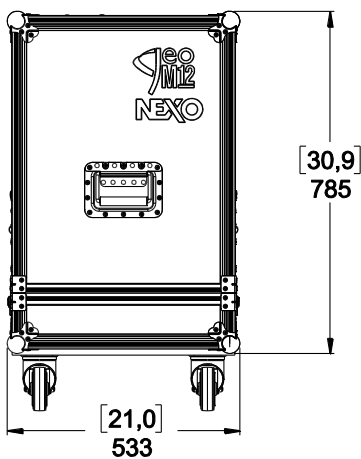

Flight case for 2x GEOM12

Dimensions:

Weight: 35 kg / 77 lb

Use:

nexo-sa.com
ZA du Pre de la Dame Jeanne
60128 PLAILLY - France

- Read this document before using.
- Keep this document.
- Observe all warnings and cautions.

- Store the LinkBar.
- Direct access to the connectors.

- NEXO cannot accept responsibility for accidents caused by any factor other than defects in this product itself.
- Please check the web site nexo-sa.com for the latest update.