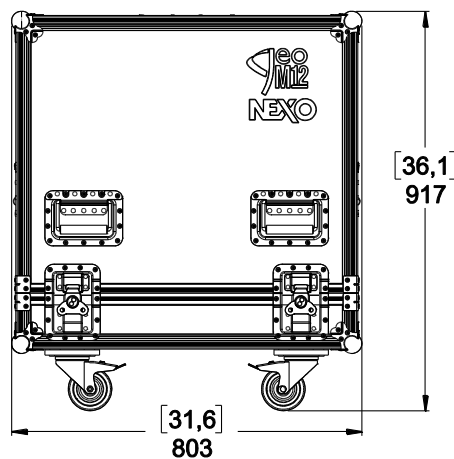

Flight case for 2x GEOM12

Dimensions:

Weight: 35 kg / 77 lb

Use:

nexo-sa.com
ZA du Pre de la Dame Jeanne
60128 PLAILLY - France

- Read this document before using.
- Keep this document.
- Observe all warnings and cautions.

- Store the LinkBar.
- Direct access to the connectors.

- NEXO cannot accept responsibility for accidents caused by any factor other than defects in this product itself.
- Please check the web site nexo-sa.com for the latest update.