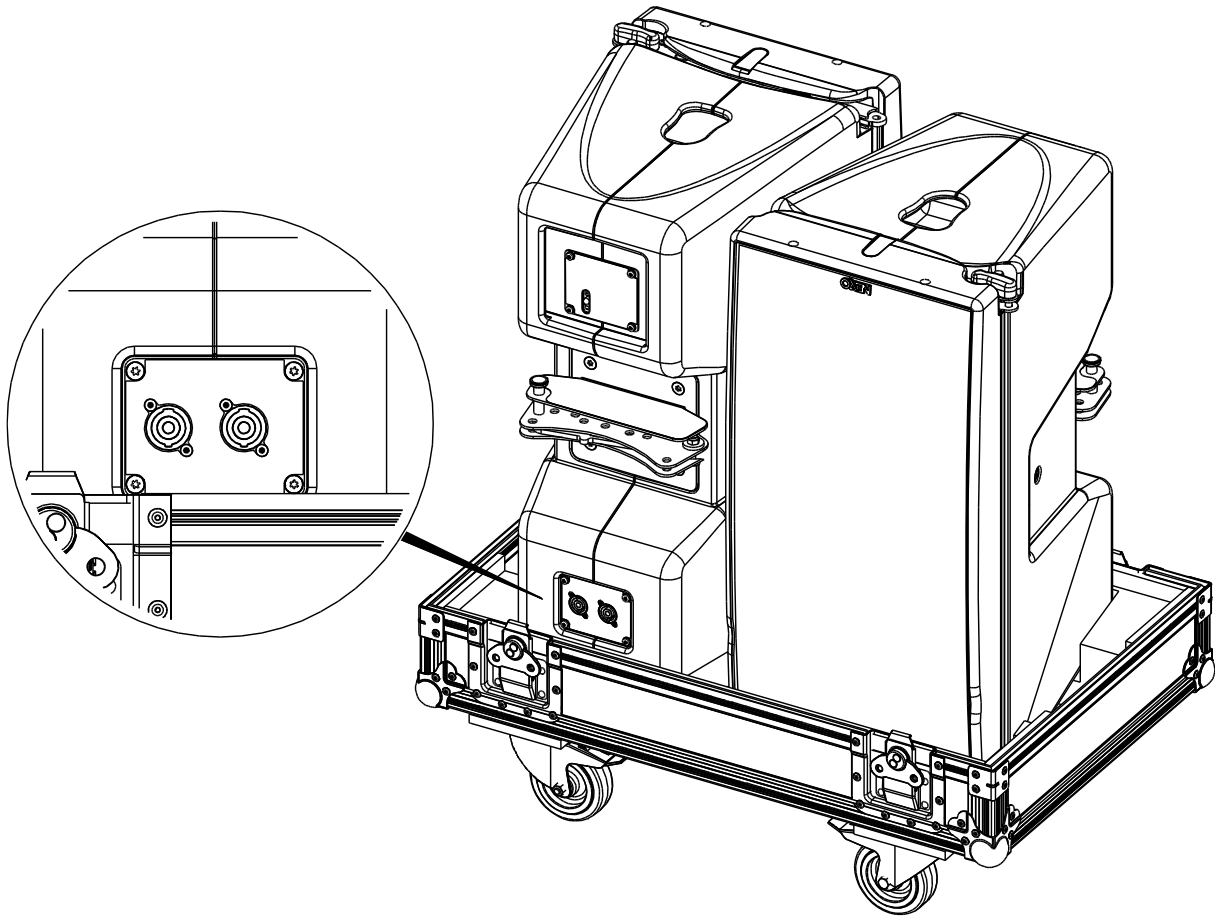

Flight case for 2x GEOM12

Dimensions:

Weight: 35 kg / 77 lb

Use:

nexo-sa.com
ZA du Pre de la Dame Jeanne
60128 PLAILLY - France

- Read this document before using.
- Keep this document.
- Observe all warnings and cautions.

- Store the LinkBar.
- Direct access to the connectors.

- NEXO cannot accept responsibility for accidents caused by any factor other than defects in this product itself.
- Please check the web site nexo-sa.com for the latest update.