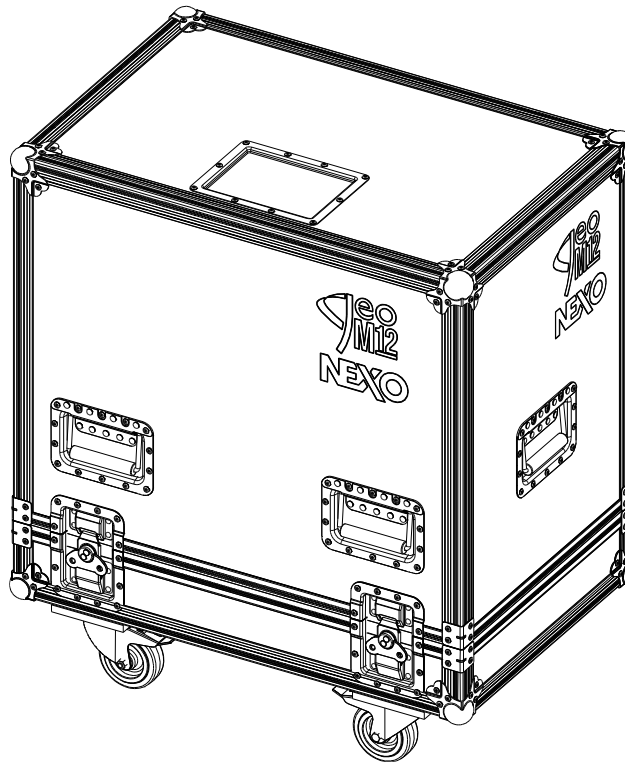

Flight case for 2x GEOM12

Dimensions:

Weight: 35 kg / 77 lb

Use:

nexo-sa.com
ZA du Pre de la Dame Jeanne
60128 PLAILLY - France

- Read this document before using.
- Keep this document.
- Observe all warnings and cautions.

- Store the LinkBar.
- Direct access to the connectors.

- NEXO cannot accept responsibility for accidents caused by any factor other than defects in this product itself.
- Please check the web site nexo-sa.com for the latest update.