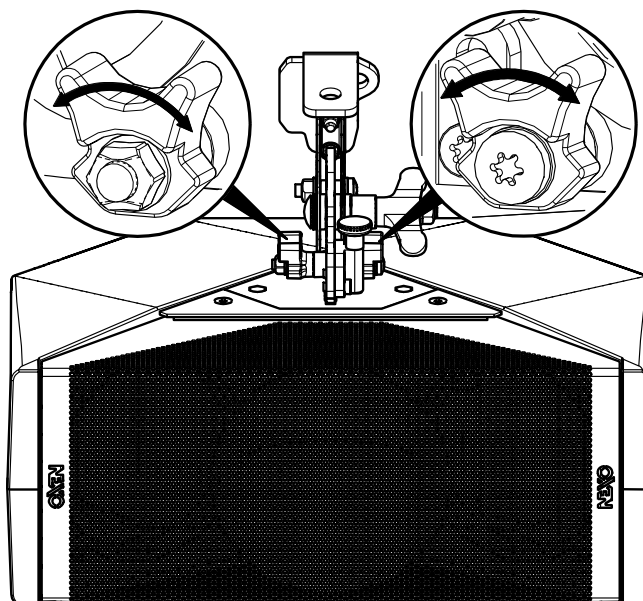

## Implementation:

QRA can be moved in 2 different positions on 5 locations.

You can find 5 locations, 2 to use horizontally and 3 vertically.

Insert QRA and push until the locking device locks automatically.

## Use:

- Use the levers to lock QRA on ID24

- Tilt: Loosen the wing nut to adjust the angle (-45° to +45°).