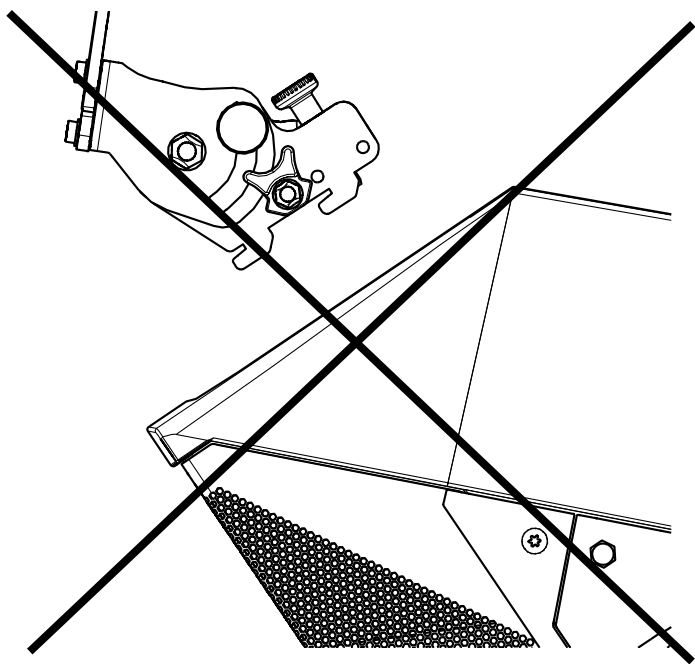

## Use:

- Use the levers to lock QRA on ID24

- Tilt: Loosen the wing nut to adjust the angle (-45° to +45°).

**Positive tilt: locking device towards the back of the cabinet.**

- **NEXO** cannot accept responsibility for accidents caused by any factor other than defects in this product itself.
- Please check the web site [www.nexo-sa.com](http://www.nexo-sa.com) for the latest update.