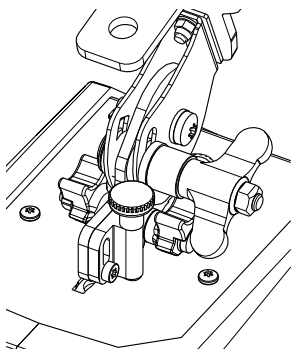

## Quick Release Clamp

<b>Contents:</b>			<b>Safety:</b> Use the sling and the quick link to secure with the free hole.
<b>X1</b> 	<b>X1</b> 	<b>X1</b> 	

**Weight: 0.4 kg / 0.88 lb**

## Dimensions:

## Implementation:

QRA can be moved in 2 different positions on 5 locations.

You can find 5 locations, 2 to use horizontally and 3 vertically.

Insert QRA and push until the locking device locks automatically.

## Use:

- Use the levers to lock QRA on ID24

- Tilt: Loosen the wing nut to adjust the angle (-45° to +45°).