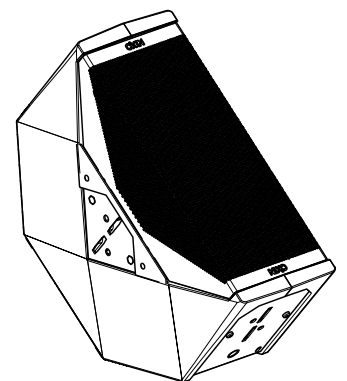

## Quick Release Clamp

<b>Contents:</b>			<b>Safety:</b> Use the sling and the quick link to secure with the free hole.
<b>X1</b> 	<b>X1</b> 	<b>X1</b> 	

**Weight: 0.4 kg / 0.88 lb**

## Dimensions:

## Implementation:

QRA can be moved in 2 different positions on 5 locations.

You can find 5 locations, 2 to use horizontally and 3 vertically.

Insert QRA and push until the locking device locks automatically.