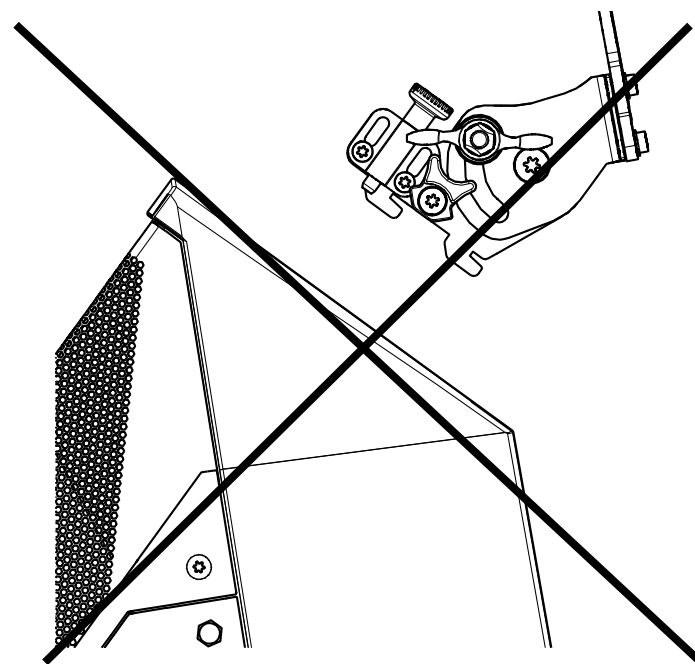

## Use:

- Use the levers to lock QRA on ID24

- Tilt: Loosen the wing nut to adjust the angle (-45° to +45°).

# NEXO

www.nexo-sa.com  
ZA du pre de la Dame Jeanne  
60128 PLAILLY-France

- Read this document before using.
- Keep this document.
- Observe all warnings and cautions.

**Warning :**

**Negative tilt: locking device towards the front of the cabinet.**

**Positive tilt: locking device towards the back of the cabinet.**

- **NEXO** cannot accept responsibility for accidents caused by any factor other than defects in this product itself.
- Please check the web site [www.nexo-sa.com](http://www.nexo-sa.com) for the latest update.