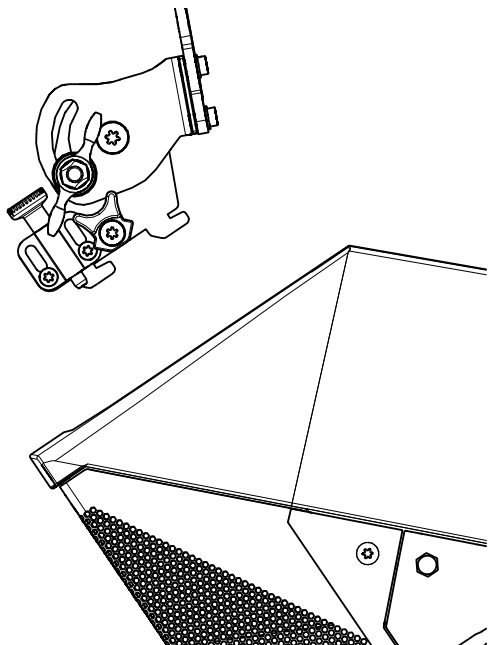

## Use:

- Use the levers to lock QRA on ID24

- Tilt: Loosen the wing nut to adjust the angle (-45° to +45°).

# NEXO

www.nexo-sa.com  
ZA du pre de la Dame Jeanne  
60128 PLAILLY-France

- Read this document before using.
- Keep this document.
- Observe all warnings and cautions.

**Warning :**

**Negative tilt: locking device towards the front of the cabinet.**

**Positive tilt: locking device towards the back of the cabinet.**

- **NEXO** cannot accept responsibility for accidents caused by any factor other than defects in this product itself.
- Please check the web site [www.nexo-sa.com](http://www.nexo-sa.com) for the latest update.