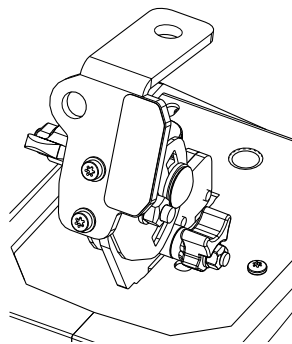

## Quick Release Clamp

<b>Contents:</b>			<b>Safety:</b> Use the sling and the quick link to secure with the free hole.
<b>X1</b> 	<b>X1</b> 	<b>X1</b> 	

**Weight: 0.4 kg / 0.88 lb**

## Dimensions:

## Implementation:

QRA can be moved in 2 different positions on 5 locations.

You can find 5 locations, 2 to use horizontally and 3 vertically.

Insert QRA and push until the locking device locks automatically.

## Use:

- Use the levers to lock QRA on ID24

- Tilt: Loosen the wing nut to adjust the angle (-45° to +45°).