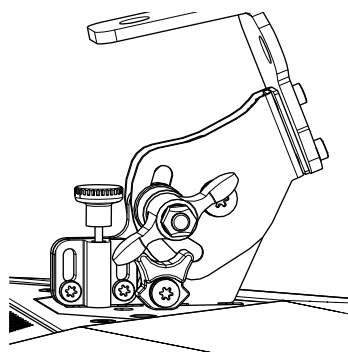

## Dimensions:

## Implementation:

QRA can be moved in 2 different positions on 5 locations.

You can find 5 locations, 2 to use horizontally and 3 vertically.

Insert QRA and push until the locking device locks automatically.

Pull up the locking device and push QRA to remove it.

## Use:

- Use the levers to lock QRA on ID24

- Tilt: Loosen the wing nut to adjust the angle (-45° to +45°).