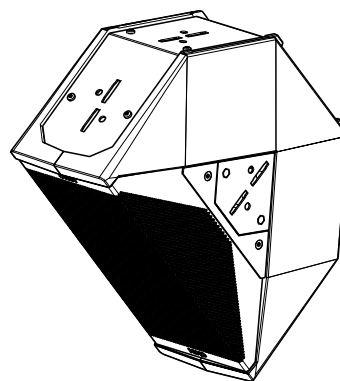

## Quick Release Clamp

<b>Contents:</b>			<b>Safety:</b> Use the sling and the quick link to secure with the free hole.
<b>X1</b> 	<b>X1</b> 	<b>X1</b> 	

**Weight: 0.4 kg / 0.88 lb**

## Dimensions:

## Implementation:

QRA can be moved in 2 different positions on 5 locations.

You can find 5 locations, 2 to use horizontally and 3 vertically.

Insert QRA and push until the locking device locks automatically.

## Use:

- Use the levers to lock QRA on ID24

- Tilt: Loosen the wing nut to adjust the angle (-45° to +45°).