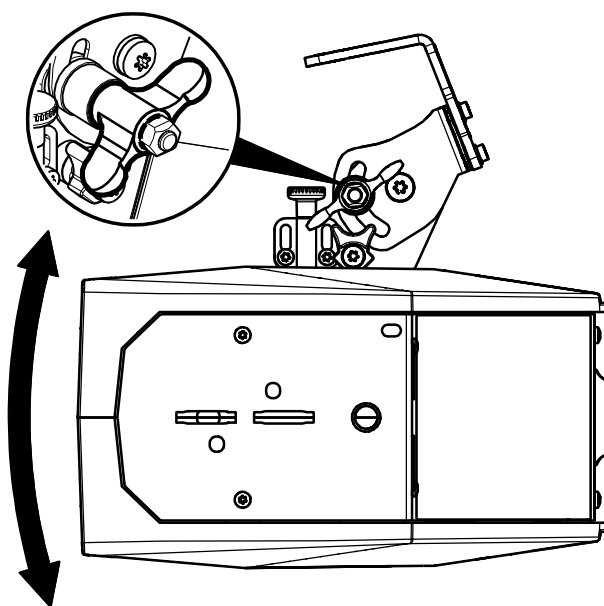

## Implementation:

QRA can be moved in 2 different positions on 5 locations.

You can find 5 locations, 2 to use horizontally and 3 vertically.

Insert QRA and push until the locking device locks automatically.

## Use:

- Use the levers to lock QRA on ID24

- Tilt: Loosen the wing nut to adjust the angle (-45° to +45°).