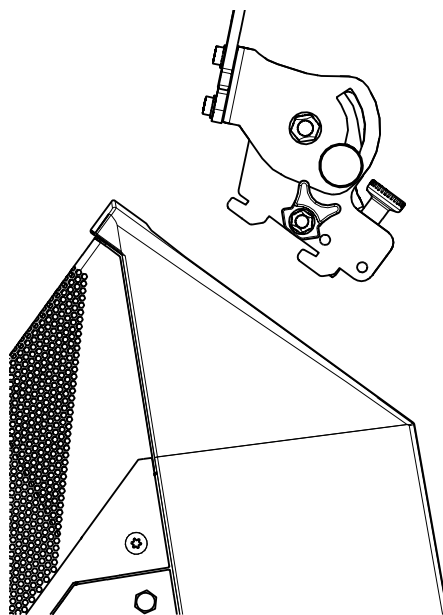

## Use:

- Use the levers to lock QRA on ID24

- Tilt: Loosen the wing nut to adjust the angle (-45° to +45°).

# NEXO

www.nexo-sa.com  
ZA du pre de la Dame Jeanne  
60128 PLAILLY-France

- Read this document before using.
- Keep this document.
- Observe all warnings and cautions.

**Warning :**

**Negative tilt: locking device towards the front of the cabinet.**

**Positive tilt: locking device towards the back of the cabinet.**

- **NEXO** cannot accept responsibility for accidents caused by any factor other than defects in this product itself.
- Please check the web site [www.nexo-sa.com](http://www.nexo-sa.com) for the latest update.