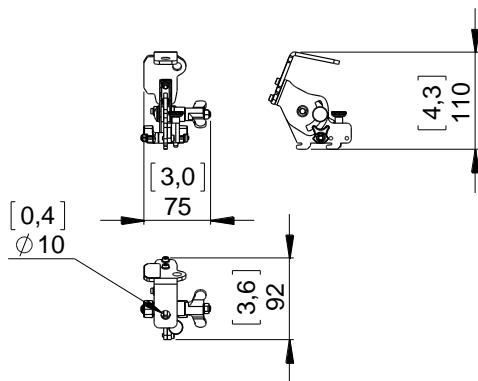

## Quick Release Clamp

<b>Contents:</b>			<b>Safety:</b> Use the sling and the quick link to secure with the free hole.
<b>X1</b> 	<b>X1</b> 	<b>X1</b> 	

**Weight: 0.4 kg / 0.88 lb**

## Dimensions:

## Implementation:

QRA can be moved in 2 different positions on 5 locations.

You can find 5 locations, 2 to use horizontally and 3 vertically.

Insert QRA and push until the locking device locks automatically.

## Use:

- Use the levers to lock QRA on ID24

- Tilt: Loosen the wing nut to adjust the angle (-45° to +45°).