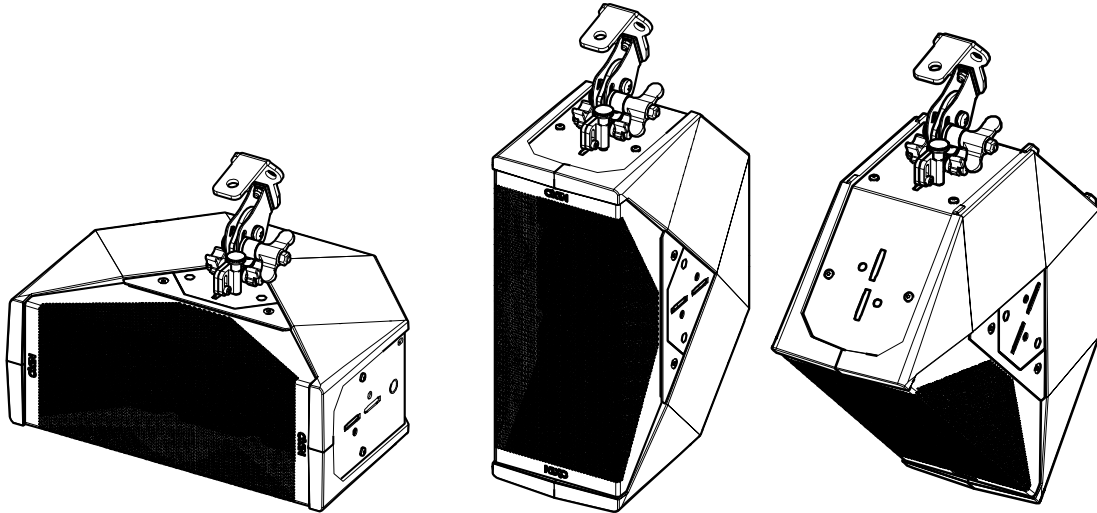

## Quick Release Clamp

<b>Contents:</b>			<b>Safety:</b> Use the sling and the quick link to secure with the free hole.
<b>X1</b> 	<b>X1</b> 	<b>X1</b> 	

**Weight: 0.4 kg / 0.88 lb**

## Dimensions:

## Implementation:

QRA can be moved in 2 different positions on 5 locations.

You can find 5 locations, 2 to use horizontally and 3 vertically.

Insert QRA and push until the locking device locks automatically.

Pull up the locking device and push QRA to remove it.