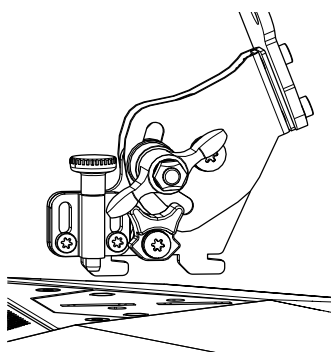

## Dimensions:

## Implementation:

QRA can be moved in 2 different positions on 5 locations.

You can find 5 locations, 2 to use horizontally and 3 vertically.

Insert QRA and push until the locking device locks automatically.

Pull up the locking device and push QRA to remove it.

## Use:

- Use the levers to lock QRA on ID24

- Tilt: Loosen the wing nut to adjust the angle (-45° to +45°).