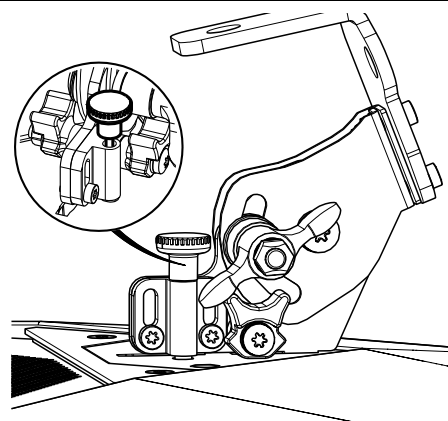

## Dimensions:

## Implementation:

QRA can be moved in 2 different positions on 5 locations.

You can find 5 locations, 2 to use horizontally and 3 vertically.

Insert QRA and push until the locking device locks automatically.

Pull up the locking device and push QRA to remove it.

## Use:

- Use the levers to lock QRA on ID24

- Tilt: Loosen the wing nut to adjust the angle (-45° to +45°).