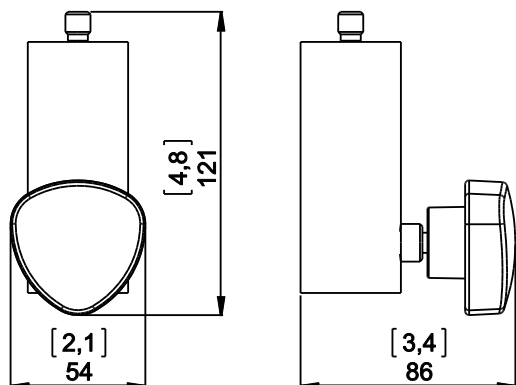

### Contents:

Weight: 0.5 kg / 1.1 lb

www.nexo-sa.com  
ZA du pre de la Dame Jeanne  
60128 PLAILLY-France

- Read this document before using.
- Keep this document.
- Observe all warnings and cautions.

## Dimensions:

## Use:

- Screw IDT-TVP on M10 Insert.
- Place them together on 35mm Tube.
- Secure by Locking Screw.

- **NEXO** cannot accept responsibility for accidents caused by any factor other than defects in this product itself.
- Please check the web site <https://nexo-sa.com> for the latest update.