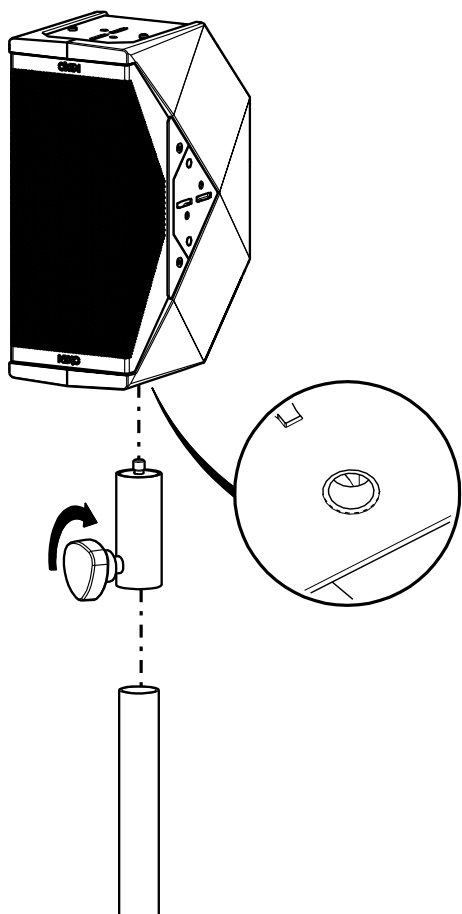

## Bolt Adapter M10 to 35mm

## Dimensions:

## Use:

- Screw IDT-TVP on M10 Insert.
- Place them together on 35mm Tube.
- Secure by Locking Screw.

- **NEXO** cannot accept responsibility for accidents caused by any factor other than defects in this product itself.
- Please check the web site <https://nexo-sa.com> for the latest update.