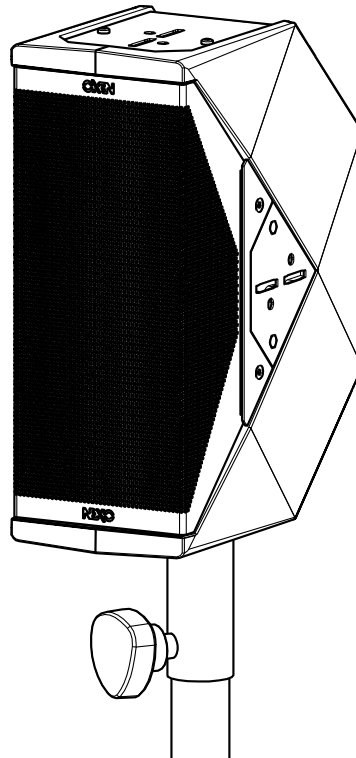

## Bolt Adapter M10 to 35mm

## Dimensions:

## Use:

- Screw IDT-TVP on M10 Insert.
- Place them together on 35mm Tube.
- Secure by Locking Screw.

- **NEXO** cannot accept responsibility for accidents caused by any factor other than defects in this product itself.
- Please check the web site <https://nexo-sa.com> for the latest update.