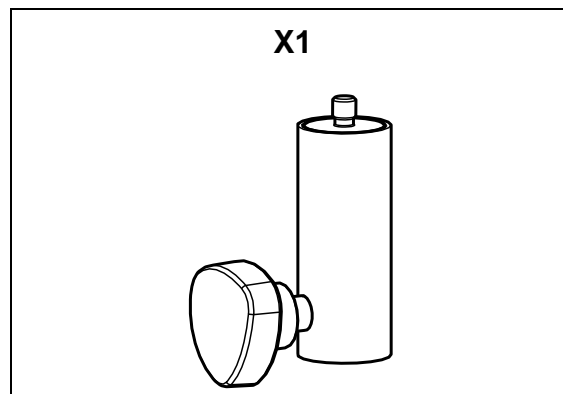

## Bolt Adapter M10 to 35mm

### Contents:

Weight: 0.5 kg / 1.1 lb

www.nexo-sa.com  
ZA du pre de la Dame Jeanne  
60128 PLAILLY-France

- Read this document before using.
- Keep this document.
- Observe all warnings and cautions.

## Dimensions:

## Use:

- Screw IDT-TVP on M10 Insert.
- Place them together on 35mm Tube.
- Secure by Locking Screw.

- **NEXO** cannot accept responsibility for accidents caused by any factor other than defects in this product itself.
- Please check the web site <https://nexo-sa.com> for the latest update.