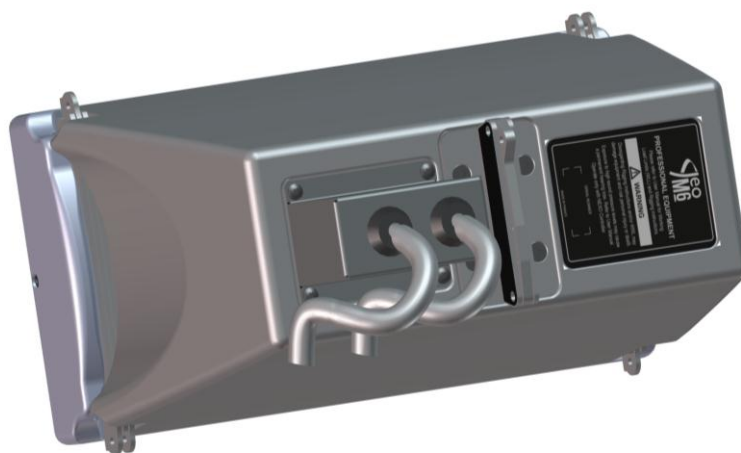

IPCOV GeoM6

Contents:

<p>X1</p> 	<p>X4</p> 
---	---

Weight: 0.3 Kg

Dimensions:

Remove the 4 screws (T25)

Positioning the Connector – Pass the cable in the plastic Ring – Fix with the 4 new screws.