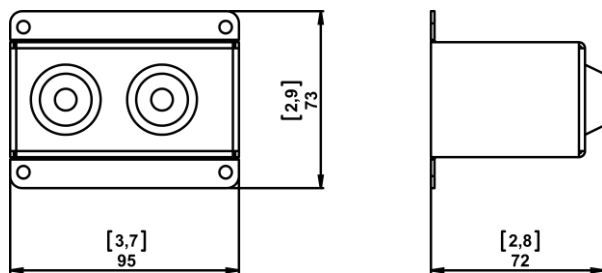

IPCOV GeoM6

Contents:

<p>X1</p> 	<p>X4</p> 
---	---

Weight: 0.3 Kg

Dimensions:

Remove the 4 screws (T25)

Positioning the Connector – Pass the cable in the plastic Ring – Fix with the 4 new screws.