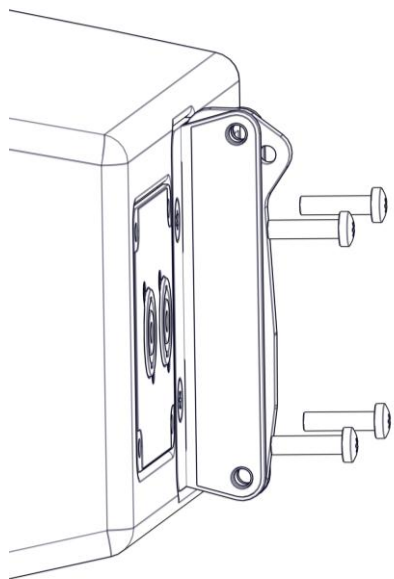

IPCOV GeoM6

Contents:

<p>X1</p> 	<p>X4</p> 
---	---

Weight: 0.3 Kg

Dimensions:

Remove the 4 screws (T25)

Positioning the Connector – Pass the cable in the plastic Ring – Fix with the 4 new screws.