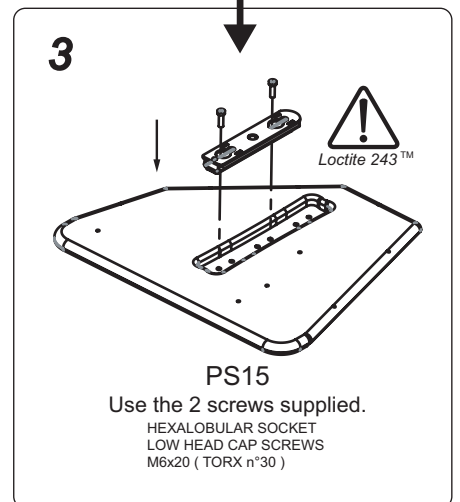

NEXO

VNT-SSBRK15

PS15 / PS15 R2 TOURING CRADLE

+ VNT-TCBRK

+ VNT-TTC + VNT-XHBRK

+ VNT-TTC + VNT-TCBRK

Adapter assembly (VNT-ADPT not included).
Only for PS15.

CONTENTS

x1