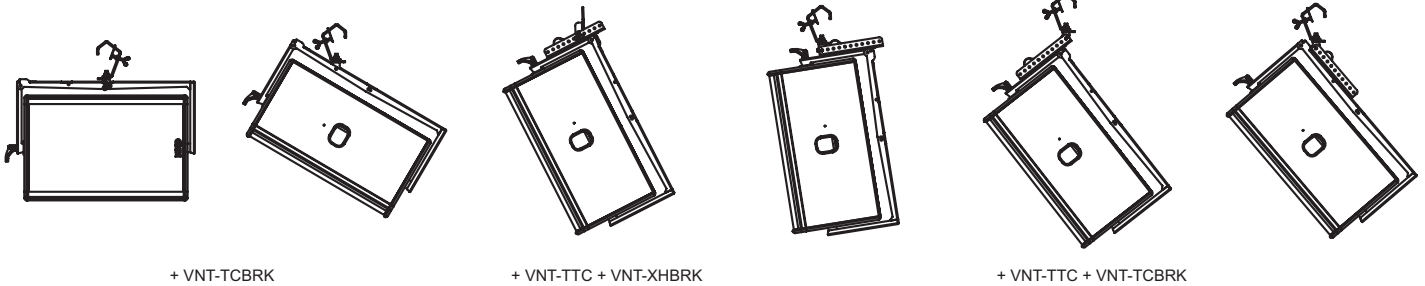

NEXO

VNT-SSBRK15

PS15 / PS15 R2 TOURING CRADLE

+ VNT-TCBRK

+ VNT-TTC + VNT-XHBRK

+ VNT-TTC + VNT-TCBRK

Adapter assembly (VNT-ADPT not included).
Only for PS15.

CONTENTS

x1