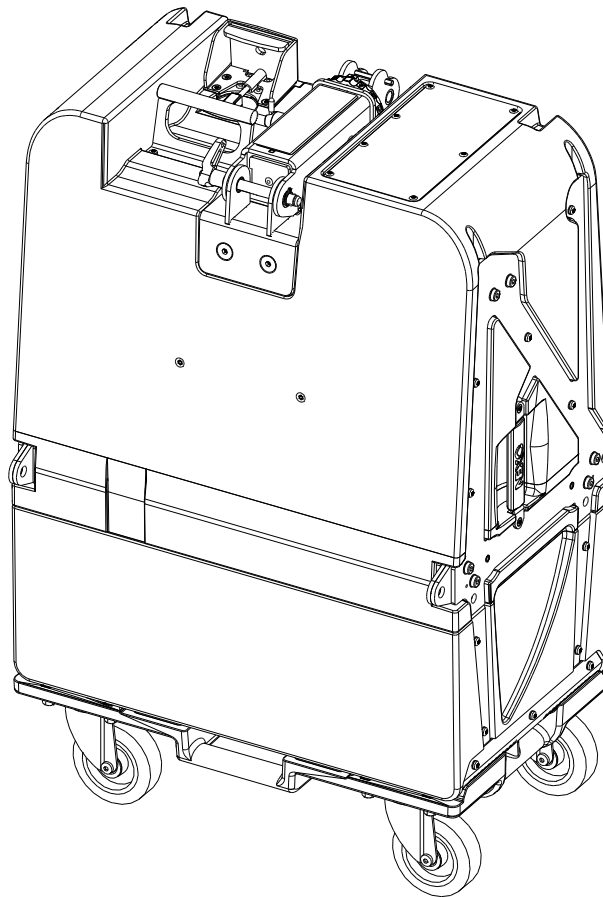

## Wheelboard B112 / M46

### Contents:

Weight: 6 kg / 13 lb

## Dimensions: