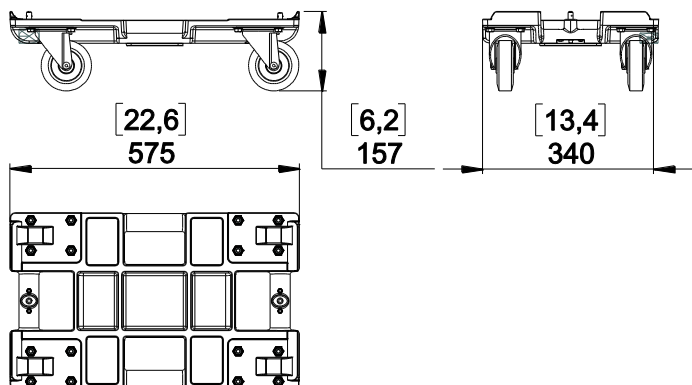

## Wheelboard B112 / M46

### Contents:

Weight: 6 kg / 13 lb

## Dimensions: