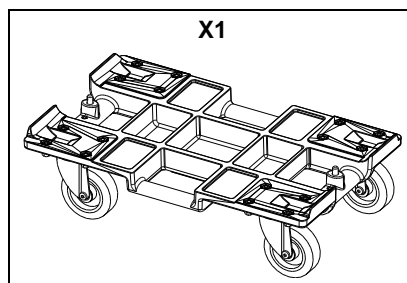

## Wheelboard B112 / M46

### Contents:

Weight: 6 kg / 13 lb

## Dimensions: