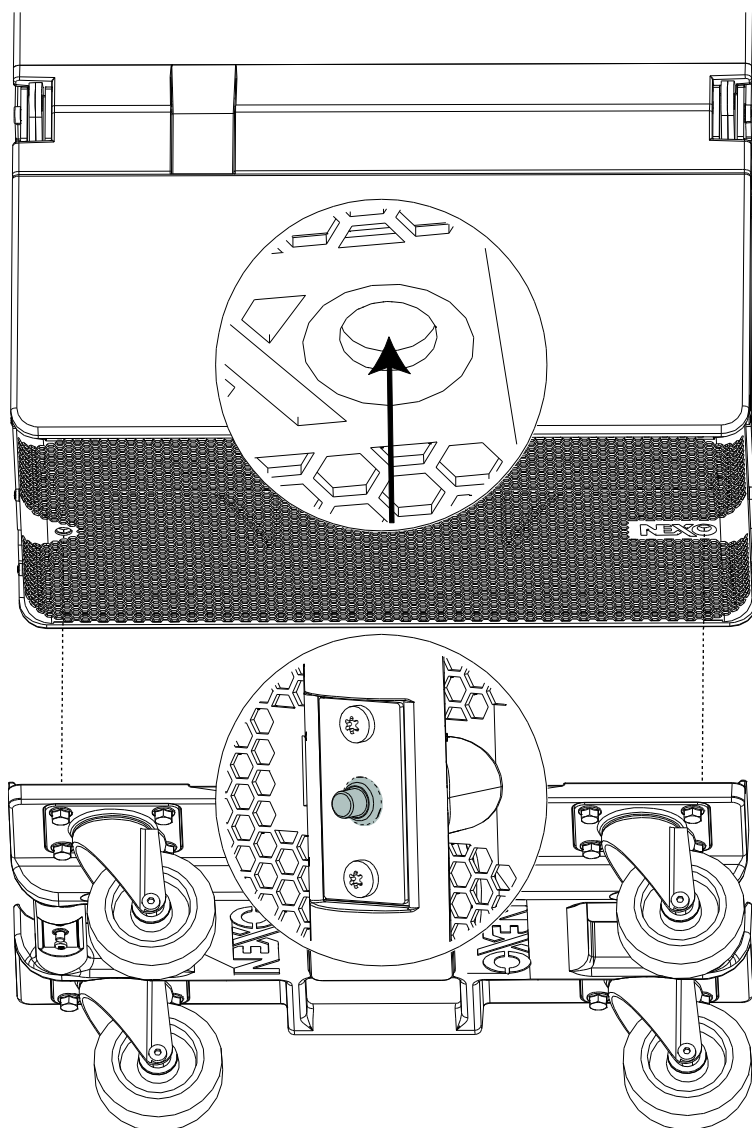

### Contents:

Weight: 6 kg / 13 lb

## Dimensions:

## Use:

Push the 2 latches at the same time to put on or take off WB01.

- NEXO cannot accept responsibility for accidents caused by any factor other than defects in this product itself.
- Please check the web site [nexo-sa.com](http://nexo-sa.com) for the latest update.