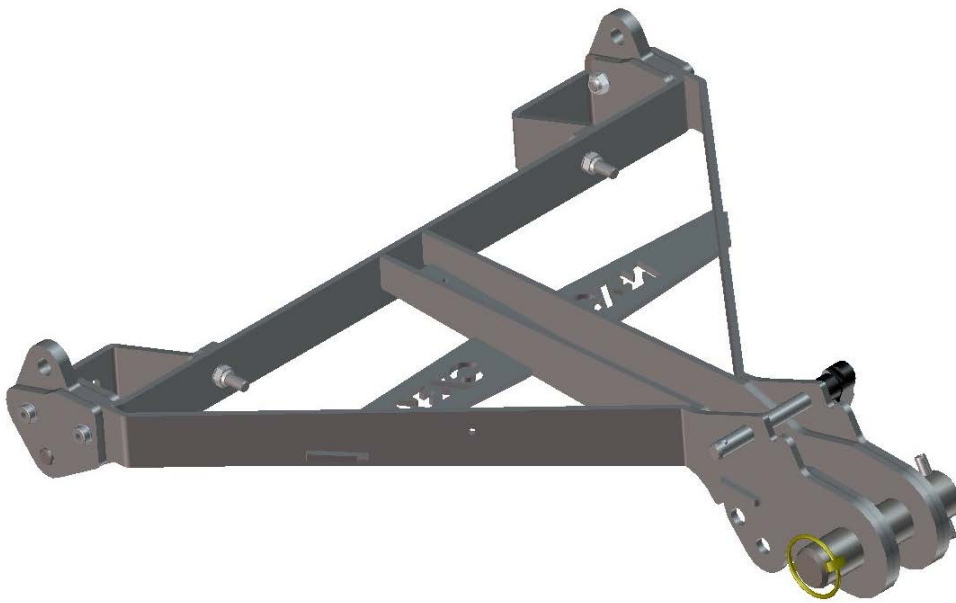

Single Column Bottom Rigging

Contents:

Weight: 10 Kg

Dimensions:

Assembly on B112/M46

Lock with the RedLock

Lock with the pin

Assembly on S118

Tilt +/- 5°