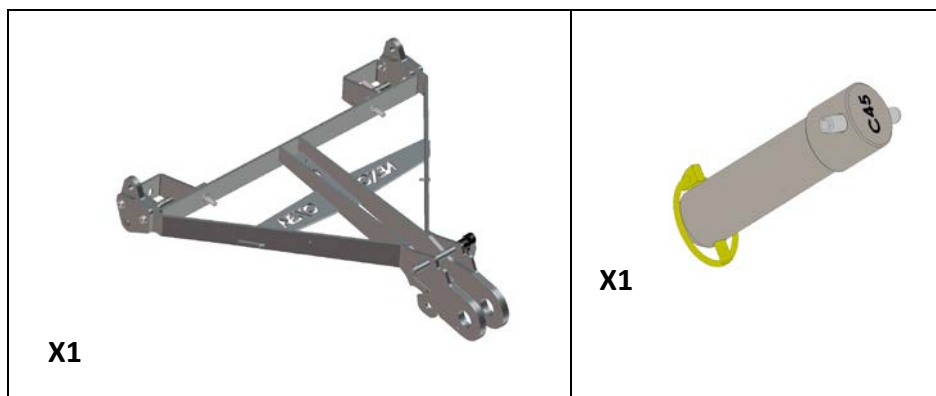

Single Column Bottom Rigging

Contents:

Weight: 10 Kg

Dimensions:

Assembly on B112/M46

Lock with the RedLock

Lock with the pin

Assembly on S118

Tilt +/- 5°