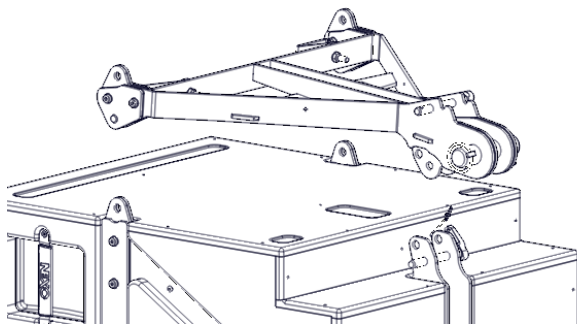

Single Column Bottom Rigging

Contents:

Weight: 10 Kg

Dimensions:

Assembly on B112/M46

Lock with the RedLock

Lock with the pin

Assembly on S118

Tilt +/- 5°