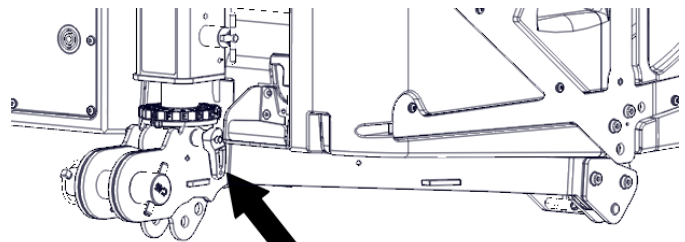

Single Column Bottom Rigging

Contents:

Weight: 10 Kg

Dimensions:

Assembly on B112/M46

Lock with the RedLock

Lock with the pin

Assembly on S118

Tilt +/- 5°