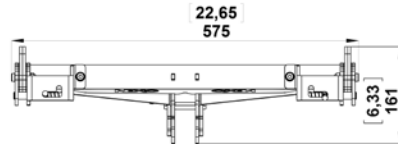

Single Column Bottom Rigging

Contents:

Weight: 10 Kg

Dimensions:

Assembly on B112/M46

Lock with the RedLock

Lock with the pin

Assembly on S118

Tilt +/- 5°