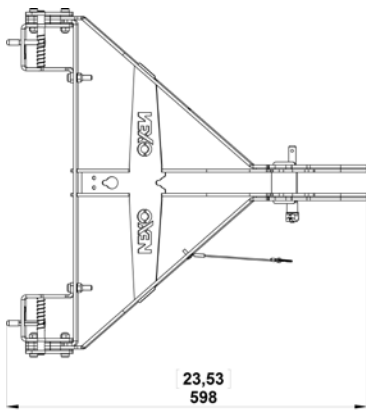

Single Column Bottom Rigging

Contents:

Weight: 10 Kg

Dimensions:

Assembly on B112/M46

Lock with the RedLock

Lock with the pin

Assembly on S118

Tilt +/- 5°