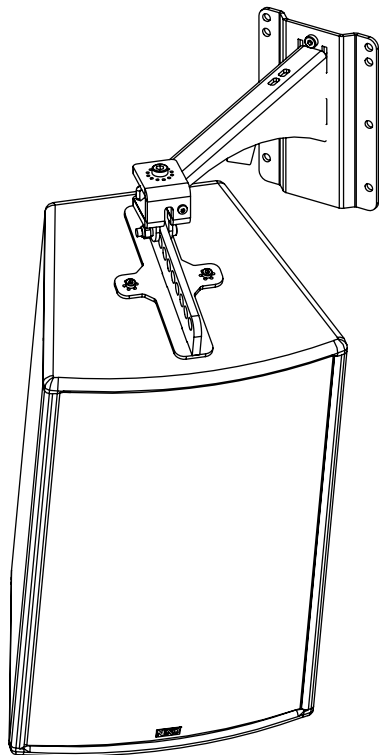

Fixing hanging bracket 330mm

Contents:

<p>X1</p>	<p>X1</p>	<p>X1 M10 x 35</p>	<p>X1 M8 x 10</p>
-----------	-----------	------------------------	-----------------------

Weight: 2 kg / 4.4 lb

nexo-sa.com
ZA du Pre de la Dame Jeanne
60128 PLAILLY - France

- Read this document before using.
- Keep this document.
- Observe all warnings and cautions.

Dimensions:

Safety Notes:

Please, select screws and mounting location supporting 4 times the system weight.
Inspect bolted assemblies periodically.

Use:

Mount the wall plate. Place the arm in the wall plate.

Lock with the provided screw.

With P12 / HBRK or VBRK

With ePS10 / BUMP / WMADAPT

- NEXO cannot accept responsibility for accidents caused by any factor other than defects in this product itself.
- Please check the web site nexo-sa.com for the latest update.