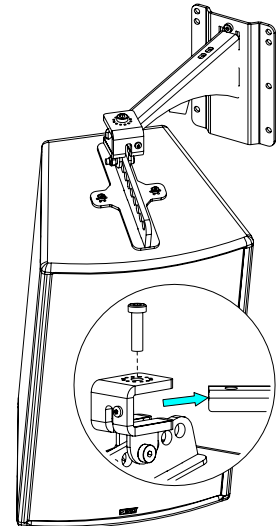

- Read this document before using.
- Keep this document.
- Observe all warnings and cautions.

Dimensions:

Safety Notes:

Please, select screws and mounting location supporting 4 times the system weight.
Inspect bolted assemblies periodically.

Use:

Mount the wall plate. Place the arm in the wall plate.

Lock with the provided screw.

With P12 / HBRK or VBRK

With ePS10 / BUMP / WMADAPT

- NEXO cannot accept responsibility for accidents caused by any factor other than defects in this product itself.
- Please check the web site nexo-sa.com for the latest update.