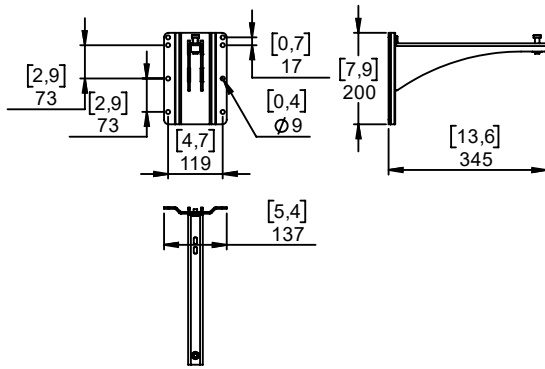

Fixing hanging bracket 330mm

Contents:

<p>X1</p>	<p>X1</p>	<p>X1 M10 x 35</p>	<p>X1 M8 x 10</p>
-----------	-----------	------------------------	-----------------------

Weight: 2 kg / 4.4 lb

nexo-sa.com
ZA du Pre de la Dame Jeanne
60128 PLAILLY - France

- Read this document before using.
- Keep this document.
- Observe all warnings and cautions.

Dimensions:

Safety Notes:

Please, select screws and mounting location supporting 4 times the system weight.
Inspect bolted assemblies periodically.

Use:

Mount the wall plate. Place the arm in the wall plate.

Lock with the provided screw.

With P12 / HBRK or VBRK

With ePS10 / BUMP / WMADAPT

- NEXO cannot accept responsibility for accidents caused by any factor other than defects in this product itself.
- Please check the web site nexo-sa.com for the latest update.