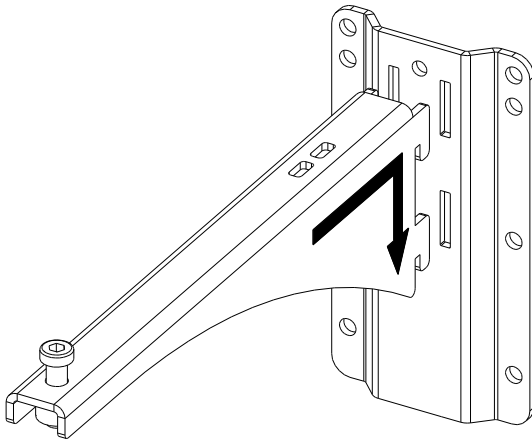

Fixing hanging bracket 330mm

Contents:

<p>X1</p>	<p>X1</p>	<p>X1 M10 x 35</p>	<p>X1 M8 x 10</p>
-----------	-----------	------------------------	-----------------------

Weight: 2 kg / 4.4 lb

nexo-sa.com
ZA du Pre de la Dame Jeanne
60128 PLAILLY - France

- Read this document before using.
- Keep this document.
- Observe all warnings and cautions.

Dimensions:

Safety Notes:

Please, select screws and mounting location supporting 4 times the system weight.
Inspect bolted assemblies periodically.

Use:

Mount the wall plate. Place the arm in the wall plate.

Lock with the provided screw.

With P12 / HBRK or VBRK

With ePS10 / BUMP / WMADAPT

- NEXO cannot accept responsibility for accidents caused by any factor other than defects in this product itself.
- Please check the web site nexo-sa.com for the latest update.