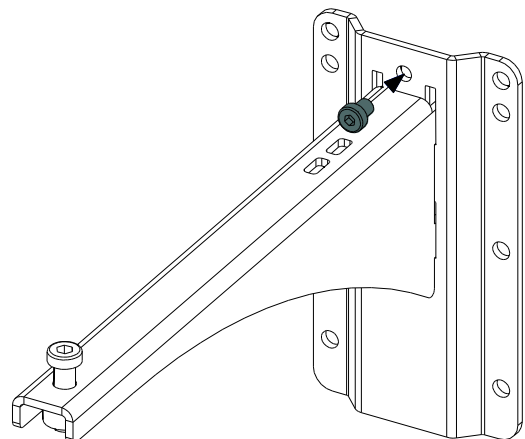

Fixing hanging bracket 330mm

Contents:

<p>X1</p>	<p>X1</p>	<p>X1 M10 x 35</p>	<p>X1 M8 x 10</p>
-----------	-----------	------------------------	-----------------------

Weight: 2 kg / 4.4 lb

nexo-sa.com
ZA du Pre de la Dame Jeanne
60128 PLAILLY - France

- Read this document before using.
- Keep this document.
- Observe all warnings and cautions.

Dimensions:

Safety Notes:

Please, select screws and mounting location supporting 4 times the system weight.
Inspect bolted assemblies periodically.

Use:

Mount the wall plate. Place the arm in the wall plate.

Lock with the provided screw.

With P12 / HBRK or VBRK

With ePS10 / BUMP / WMADAPT

- NEXO cannot accept responsibility for accidents caused by any factor other than defects in this product itself.
- Please check the web site nexo-sa.com for the latest update.