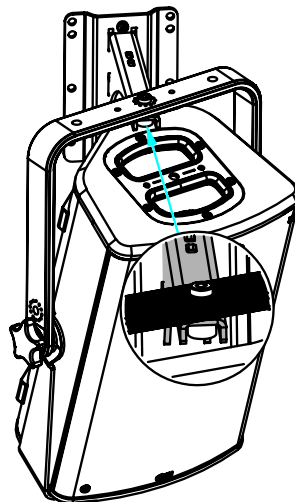

- Read this document before using.
- Keep this document.
- Observe all warnings and cautions.

Dimensions:

Safety Notes:

Please, select screws and mounting location supporting 4 times the system weight.
Inspect bolted assemblies periodically.

Use:

Mount the wall plate. Place the arm in the wall plate.

Lock with the provided screw.

With P12 / HBRK or VBRK

With ePS10 / BUMP / WMADAPT

- NEXO cannot accept responsibility for accidents caused by any factor other than defects in this product itself.
- Please check the web site nexo-sa.com for the latest update.