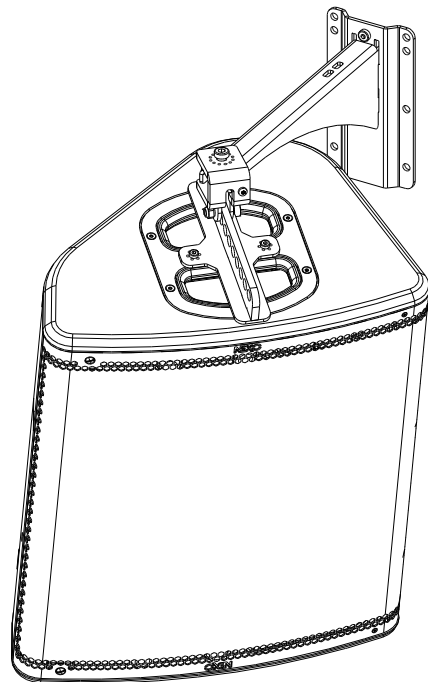

Fixing hanging bracket 330mm

Contents:

<p>X1</p>	<p>X1</p>	<p>X1 M10 x 35</p>	<p>X1 M8 x 10</p>
-----------	-----------	------------------------	-----------------------

Weight: 2 kg / 4.4 lb

nexo-sa.com
ZA du Pre de la Dame Jeanne
60128 PLAILLY - France

- Read this document before using.
- Keep this document.
- Observe all warnings and cautions.

Dimensions:

Safety Notes:

Please, select screws and mounting location supporting 4 times the system weight.
Inspect bolted assemblies periodically.

Use:

Mount the wall plate. Place the arm in the wall plate.

Lock with the provided screw.

With P12 / HBRK or VBRK

With ePS10 / BUMP / WMADAPT

- NEXO cannot accept responsibility for accidents caused by any factor other than defects in this product itself.
- Please check the web site nexo-sa.com for the latest update.