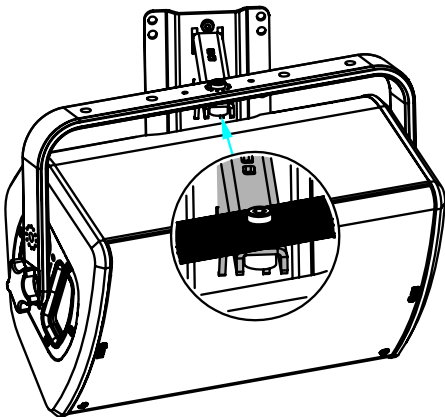

Use:

Mount the wall plate. Place the arm in the wall plate.

Lock with the provided screw.

With P12 / HBRK or VBRK

With ePS10 / BUMP / WMADAPT

- NEXO cannot accept responsibility for accidents caused by any factor other than defects in this product itself.
- Please check the web site nexo-sa.com for the latest update.