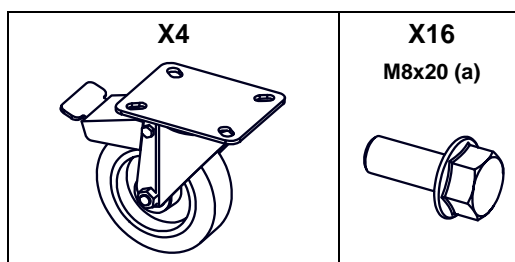

Casters Kit

Contents:

(a): The type of the screws may differ from the representation.

Weight: 2.7kg / 6 lb

Size

Use

Remove the 4 countersunk screws.

Fit the caster and secure it with the 4 notched screws supplied.