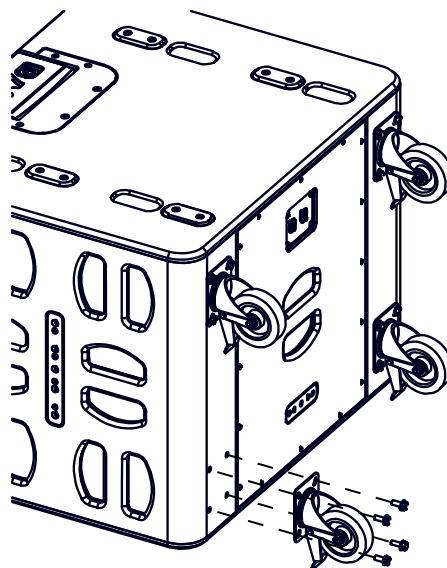

Casters Kit

Contents:

(a): The type of the screws may differ from the representation.

Weight: 2.7kg / 6 lb

Size

Use

Remove the 4 countersunk screws.

Fit the caster and secure it with the 4 notched screws supplied.