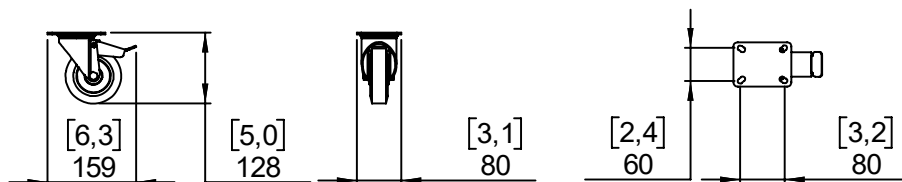

Casters Kit

Contents:

(a): The type of the screws may differ from the representation.

Weight: 2.7kg / 6 lb

Size

Use

Remove the 4 countersunk screws.

Fit the caster and secure it with the 4 notched screws supplied.