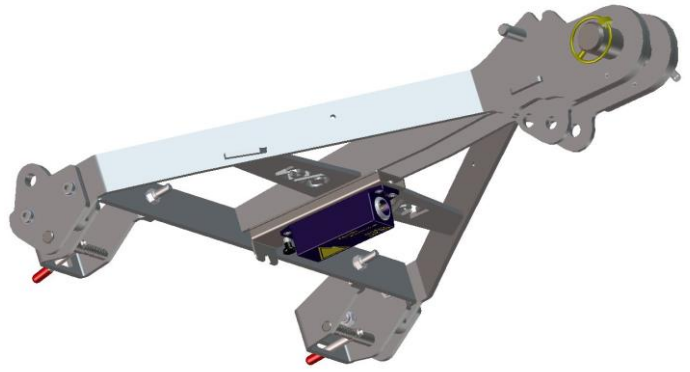

Laser inclinometers

Contents:

Weight: 5 kg / 11 lb

With XBOW

With BTBUMPER

**Pull to
Unlock**