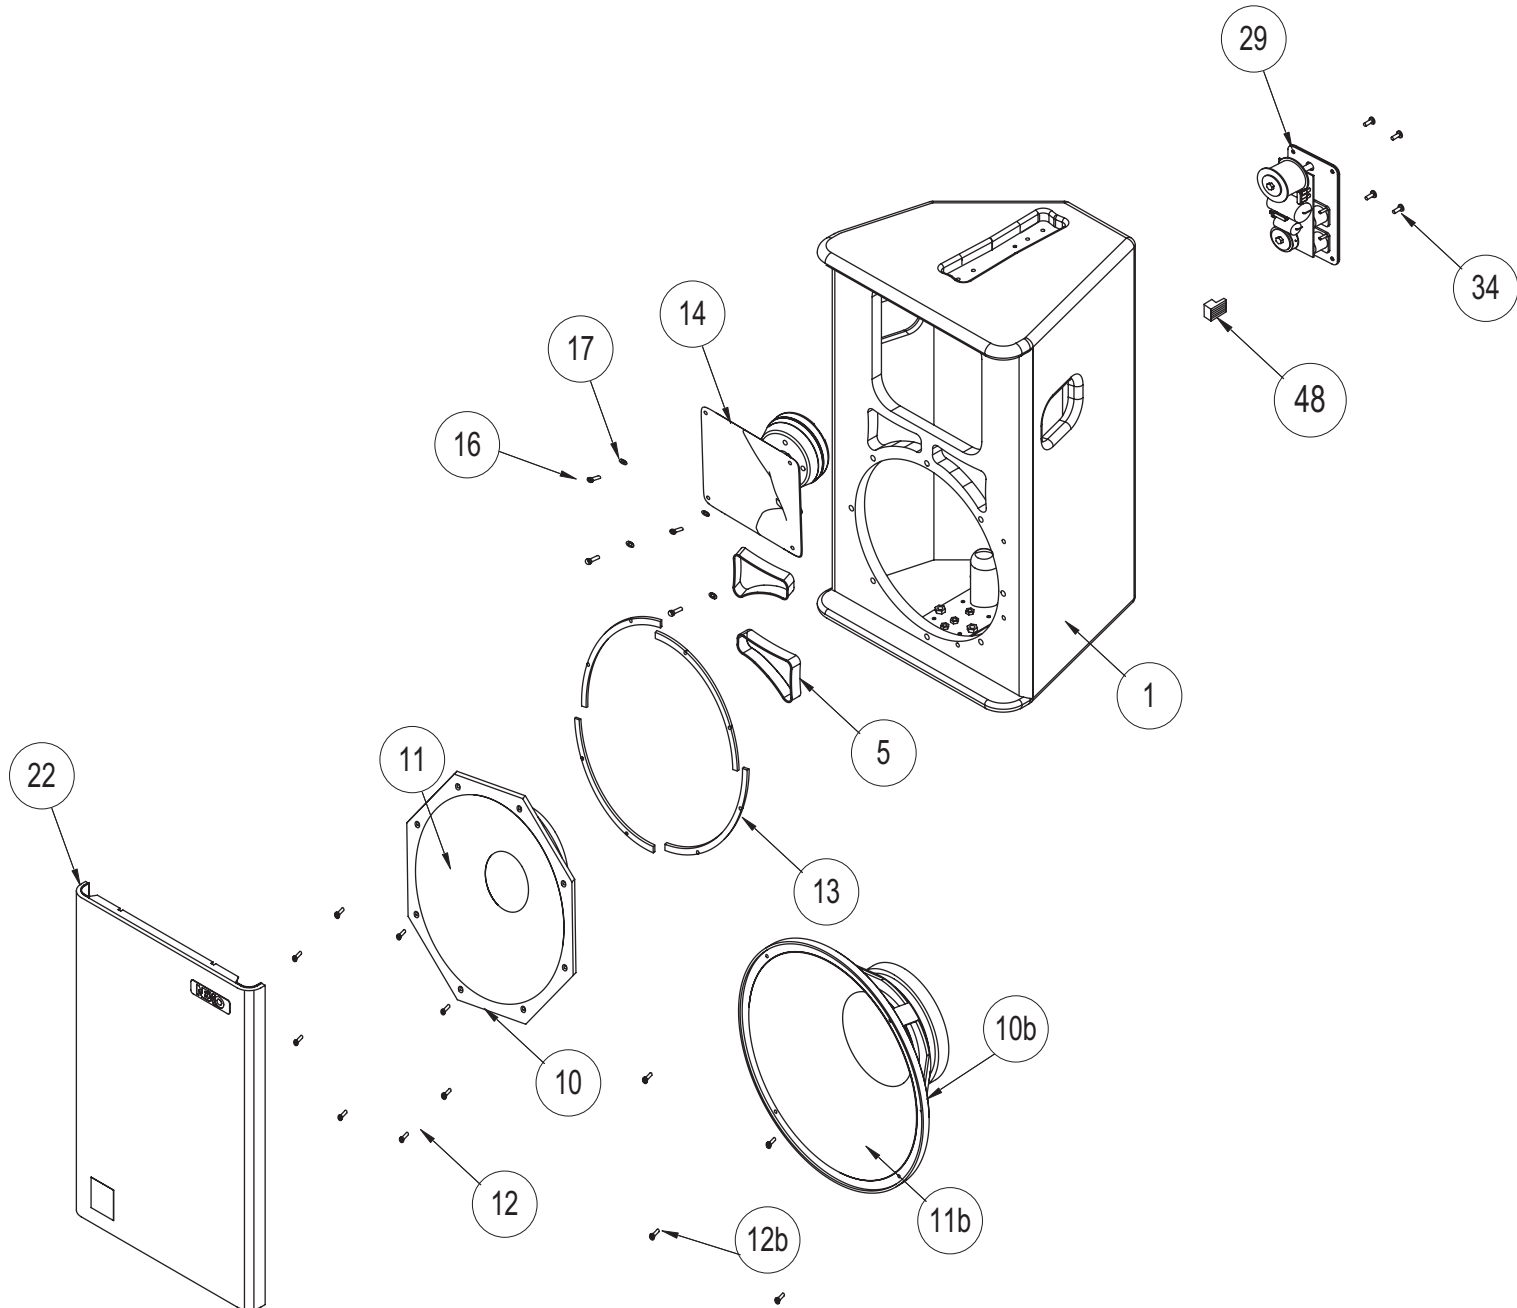

PS 10 EXPLODED VIEW

NEXO

INNOVATE

PS 10 COMPLETE CABINET

PS 10 COMPLETE PASSIVE FILTER

PS 10 COMPLETE CONNECTION PLATE

INNOVATE

PS 10 MAIN PASSIVE FILTER BOARD

NEXO

INNOVATE

PS 10 COMPLETE GRID

MARK	QUANTITY	ASSEMBLY	SUB ASSEMBLY	PART REFERENCE	DESIGNATION
PS.10					
1	1	05EBPS10		05EBPS10	PS10 EMPTY BOX
2	3			05MSAF2311	PS10 ACOUSTIC FOAM
3	7			05AP74511	WOOD DOWEL M5 74-5-11
4	7			05AIMANT1	MAGNET JS 6 BLACK
5	2			05APEVPS10	PS10 PORT
6	3			05CPBHTS2	WOOD-INSERT BHTS-2-01
7	9			05VXTCX610N	BLACK TORX CYLINDRIC SCREW 6X10
8	8			05VXTCFX825N	SCREW TORX FLAT HEAD BLACK 8X25
9	4			05VGRAF8	NUT GRAF 8 mm
10	1		05N1068R-8	05N1060R-8	BASS SPEAKER 10" FOR PS10
11	1			05N1068R/K	RECONE KIT 10" FOR PS10 + FERROFLUID
12	8			05VXTCX525N	BLACK TORX CYLINDRIC SCREW 5x25
10b	1		05HPB10-8	05HPB10-8	BASS SPEAKER 10" FOR PS10 SINCE s/n: 21284
11b	1			05HPB10-8R/K	RECONE KIT 10" FOR PS10 + FERROFLUID (FOR HPB10-8)
12b	4			05VXTC525N	SCREW TORX BUTTOM HEAD 5X25 STAINLESS STEEL BLACK
13	1			05JNEOHPBPS10	GASKET BASS SPEAKER PS10
14	1		05PAVPS10	05PAVPS10	HORN PS10
15	1			05JNEOHMPS10V2	PS10 HORN GASKET
16	4			05VXTCX525N	BLACK TORX CYLINDRIC SCREW 5x25
17	4			05VRX516N	BLACK WASHER 5X16
18	1		05NH45B-8	05NH45B-8	DRIVER 1" DE45 PS10
19	1			05NH45R/K	DE45 DIAPHRAGM
20	1			05PS8JPPI	FAOM GASKET 3 HOLES
21	1			05JCALDE45	PAPERBOARD FIX FOR DE45 B&C
22	1		05PS.10UA	05PS.10UA	COMPLETE GRILL PS10
23	1			05MBULPEPS10	PS10 FOAM GRILL
24	1			05LOGPS10	LOGO PS10
25	1			05LOGNEXO1	LOGO NEXO ALU 0.8