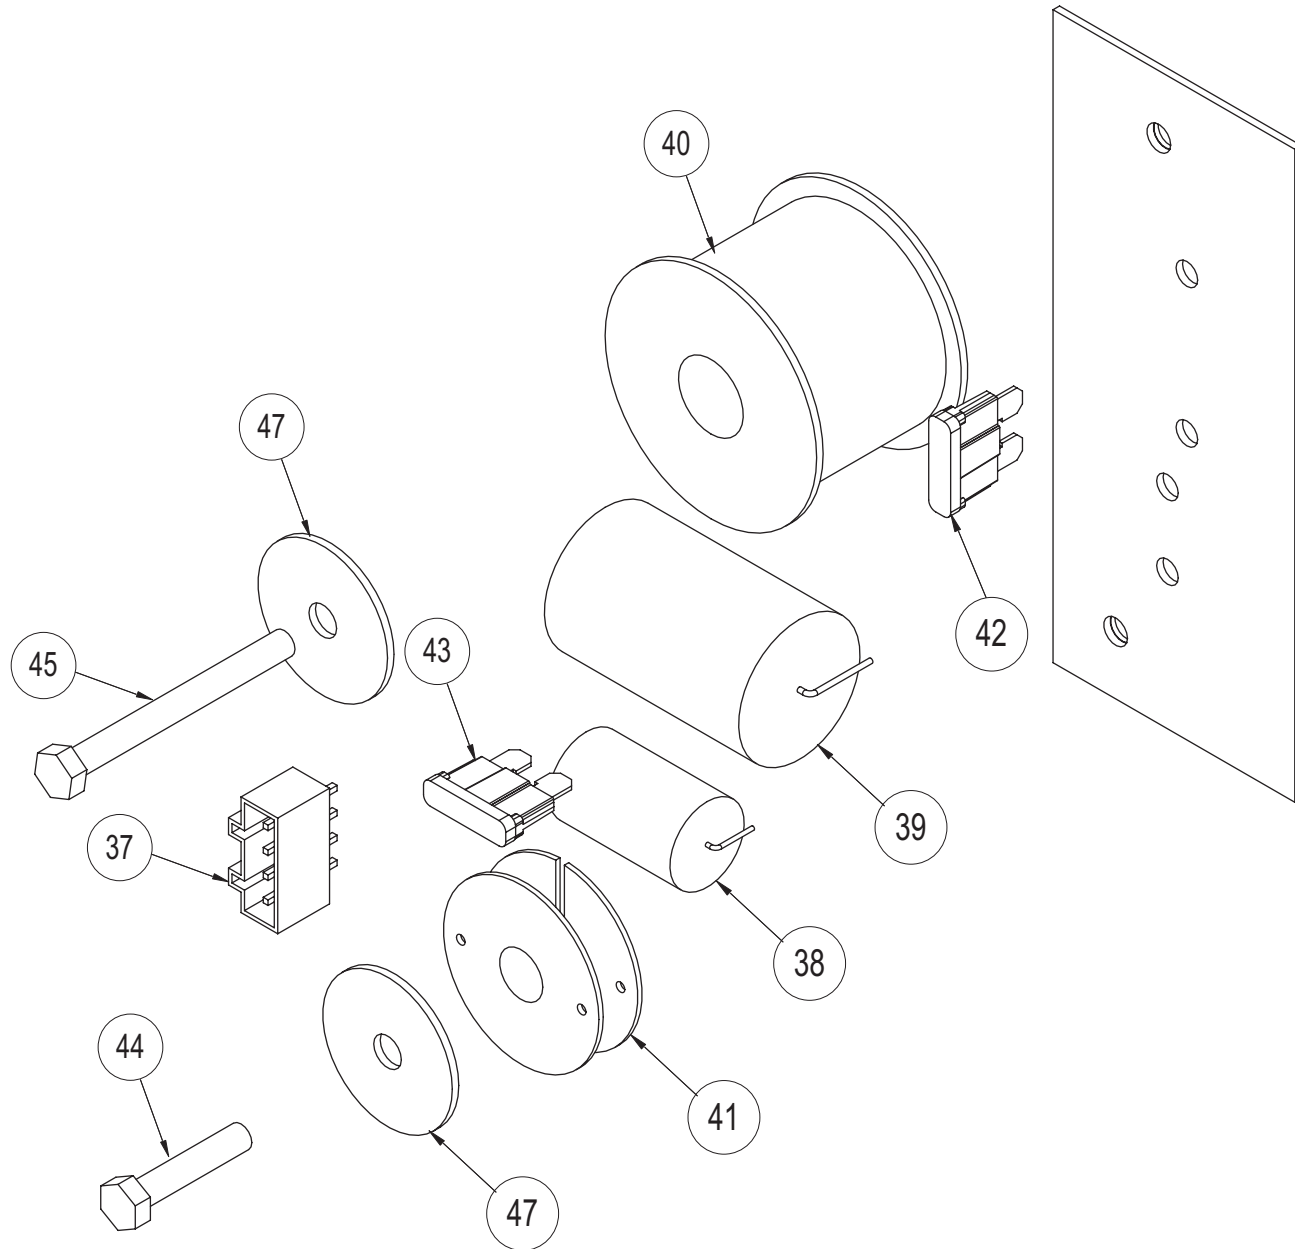

PS 10 EXPLODED VIEW

NEXO

INNOVATE

PS 10 COMPLETE CABINET

PS 10 COMPLETE PASSIVE FILTER

PS 10 COMPLETE CONNECTION PLATE

INNOVATE

PS 10 MAIN PASSIVE FILTER BOARD

NEXO

INNOVATE

PS 10 COMPLETE GRID

MARK	QUANTITY	ASSEMBLY	SUB ASSEMBLY	PART REFERENCE	DESIGNATION
PS.10					
1	1	05EBPS10		05EBPS10	PS10 EMPTY BOX
2	3			05MSAF2311	PS10 ACOUSTIC FOAM
3	7			05AP74511	WOOD DOWEL M5 74-5-11
4	7			05AIMANT1	MAGNET JS 6 BLACK
5	2			05APEVPS10	PS10 PORT
6	3			05CPBHTS2	WOOD-INSERT BHTS-2-01
7	9			05VXTCX610N	BLACK TORX CYLINDRIC SCREW 6X10
8	8			05VXTCFX825N	SCREW TORX FLAT HEAD BLACK 8X25
9	4			05VGRAF8	NUT GRAF 8 mm
10	1		05N1068R-8	05N1060R-8	BASS SPEAKER 10" FOR PS10
11	1			05N1068R/K	RECONE KIT 10" FOR PS10 + FERROFLUID
12	8			05VXTCX525N	BLACK TORX CYLINDRIC SCREW 5x25
10b	1		05HPB10-8	05HPB10-8	BASS SPEAKER 10" FOR PS10 SINCE s/n: 21284
11b	1			05HPB10-8R/K	RECONE KIT 10" FOR PS10 + FERROFLUID (FOR HPB10-8)
12b	4			05VXTC525N	SCREW TORX BUTTOM HEAD 5X25 STAINLESS STEEL BLACK
13	1			05JNEOHPBPS10	GASKET BASS SPEAKER PS10
14	1		05PAVPS10	05PAVPS10	HORN PS10
15	1			05JNEOHMPS10V2	PS10 HORN GASKET
16	4			05VXTCX525N	BLACK TORX CYLINDRIC SCREW 5x25
17	4			05VRX516N	BLACK WASHER 5X16
18	1		05NH45B-8	05NH45B-8	DRIVER 1" DE45 PS10
19	1			05NH45R/K	DE45 DIAPHRAGM
20	1			05PS8JPPI	FAOM GASKET 3 HOLES
21	1			05JCALDE45	PAPERBOARD FIX FOR DE45 B&C
22	1		05PS.10UA	05PS.10UA	COMPLETE GRILL PS10
23	1			05MBULPEPS10	PS10 FOAM GRILL
24	1			05LOGPS10	LOGO PS10
25	1			05LOGNEXO1	LOGO NEXO ALU 0.8