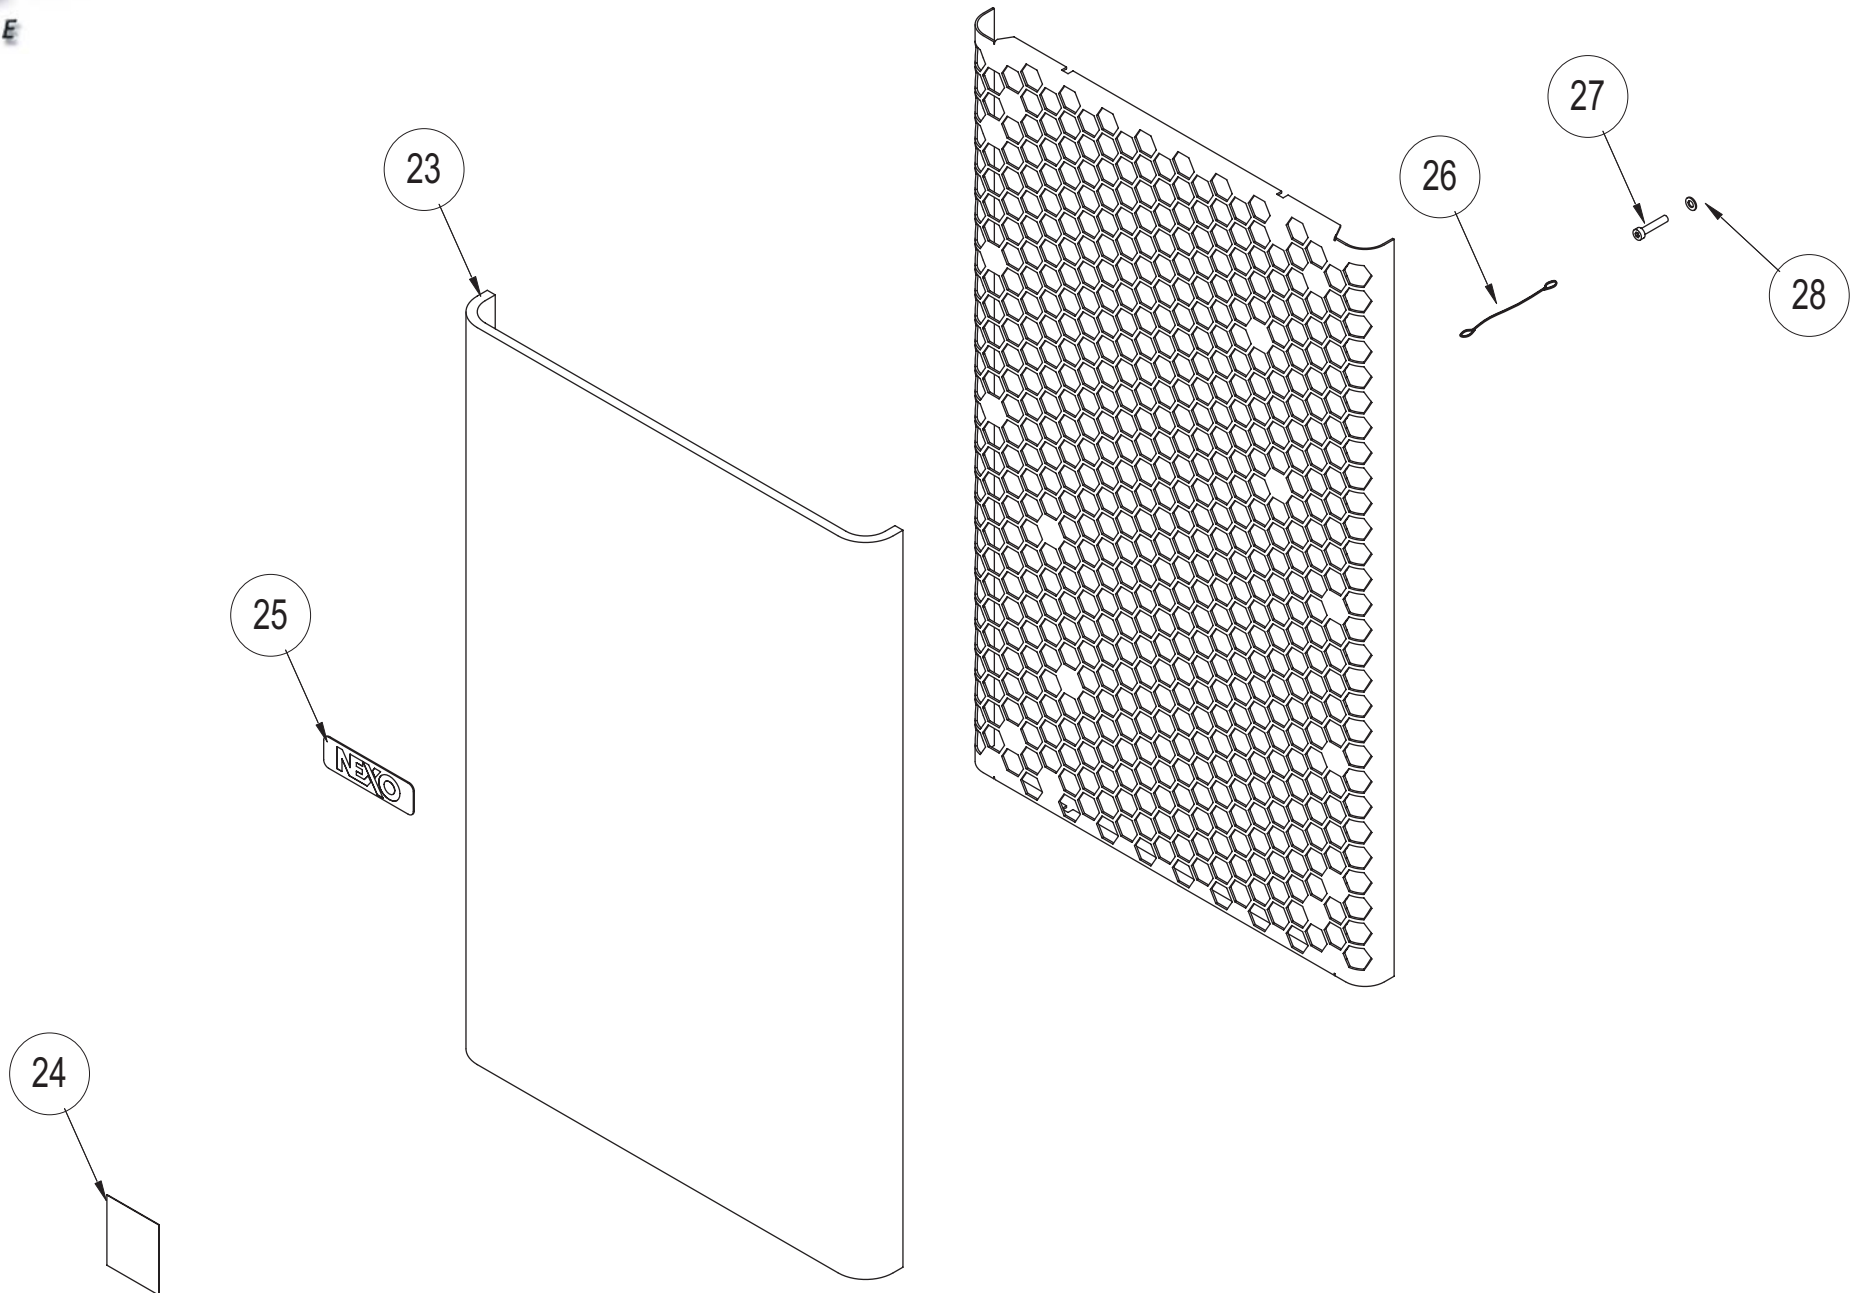

PS 10 EXPLODED VIEW

NEXO

INNOVATE

PS 10 COMPLETE CABINET

PS 10 COMPLETE PASSIVE FILTER

PS 10 COMPLETE CONNECTION PLATE

INNOVATE

PS 10 MAIN PASSIVE FILTER BOARD

NEXO

INNOVATE

PS 10 COMPLETE GRID

MARK	QUANTITY	ASSEMBLY	SUB ASSEMBLY	PART REFERENCE	DESIGNATION
PS.10					
1	1	05EBPS10		05EBPS10	PS10 EMPTY BOX
2	3			05MSAF2311	PS10 ACOUSTIC FOAM
3	7			05AP74511	WOOD DOWEL M5 74-5-11
4	7			05AIMANT1	MAGNET JS 6 BLACK
5	2			05APEVPS10	PS10 PORT
6	3			05CPBHTS2	WOOD-INSERT BHTS-2-01
7	9			05VXTCX610N	BLACK TORX CYLINDRIC SCREW 6X10
8	8			05VXTCFX825N	SCREW TORX FLAT HEAD BLACK 8X25
9	4			05VGRAF8	NUT GRAF 8 mm
10	1		05N1068R-8	05N1060R-8	BASS SPEAKER 10" FOR PS10
11	1			05N1068R/K	RECONE KIT 10" FOR PS10 + FERROFLUID
12	8			05VXTCX525N	BLACK TORX CYLINDRIC SCREW 5x25
10b	1		05HPB10-8	05HPB10-8	BASS SPEAKER 10" FOR PS10 SINCE s/n: 21284
11b	1			05HPB10-8R/K	RECONE KIT 10" FOR PS10 + FERROFLUID (FOR HPB10-8)
12b	4			05VXTC525N	SCREW TORX BUTTOM HEAD 5X25 STAINLESS STEEL BLACK
13	1			05JNEOHPBPS10	GASKET BASS SPEAKER PS10
14	1		05PAVPS10	05PAVPS10	HORN PS10
15	1			05JNEOHMPS10V2	PS10 HORN GASKET
16	4			05VXTCX525N	BLACK TORX CYLINDRIC SCREW 5x25
17	4			05VRX516N	BLACK WASHER 5X16
18	1		05NH45B-8	05NH45B-8	DRIVER 1" DE45 PS10
19	1			05NH45R/K	DE45 DIAPHRAGM
20	1			05PS8JPPI	FAOM GASKET 3 HOLES
21	1			05JCALDE45	PAPERBOARD FIX FOR DE45 B&C
22	1		05PS.10UA	05PS.10UA	COMPLETE GRILL PS10
23	1			05MBULPEPS10	PS10 FOAM GRILL
24	1			05LOGPS10	LOGO PS10
25	1			05LOGNEXO1	LOGO NEXO ALU 0.8