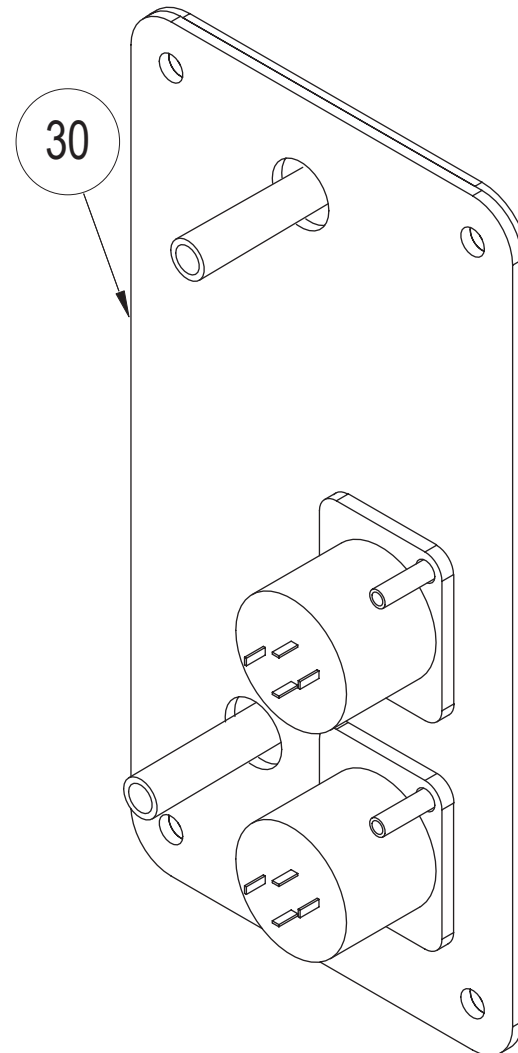

PS 10 EXPLODED VIEW

NEXO

INNOVATE

PS 10 COMPLETE CABINET

PS 10 COMPLETE PASSIVE FILTER

PS 10 COMPLETE CONNECTION PLATE

INNOVATE

PS 10 MAIN PASSIVE FILTER BOARD

NEXO

INNOVATE

PS 10 COMPLETE GRID

MARK	QUANTITY	ASSEMBLY	SUB ASSEMBLY	PART REFERENCE	DESIGNATION
PS.10					
1	1	05EBPS10		05EBPS10	PS10 EMPTY BOX
2	3			05MSAF2311	PS10 ACOUSTIC FOAM
3	7			05AP74511	WOOD DOWEL M5 74-5-11
4	7			05AIMANT1	MAGNET JS 6 BLACK
5	2			05APEVPS10	PS10 PORT
6	3			05CPBHTS2	WOOD-INSERT BHTS-2-01
7	9			05VXTCX610N	BLACK TORX CYLINDRIC SCREW 6X10
8	8			05VXTCFX825N	SCREW TORX FLAT HEAD BLACK 8X25
9	4			05VGRAF8	NUT GRAF 8 mm
10	1		05N1068R-8	05N1060R-8	BASS SPEAKER 10" FOR PS10
11	1			05N1068R/K	RECONE KIT 10" FOR PS10 + FERROFLUID
12	8			05VXTCX525N	BLACK TORX CYLINDRIC SCREW 5x25
10b	1		05HPB10-8	05HPB10-8	BASS SPEAKER 10" FOR PS10 SINCE s/n: 21284
11b	1			05HPB10-8R/K	RECONE KIT 10" FOR PS10 + FERROFLUID (FOR HPB10-8)
12b	4			05VXTC525N	SCREW TORX BUTTOM HEAD 5X25 STAINLESS STEEL BLACK
13	1			05JNEOHPBPS10	GASKET BASS SPEAKER PS10
14	1		05PAVPS10	05PAVPS10	HORN PS10
15	1			05JNEOHMPS10V2	PS10 HORN GASKET
16	4			05VXTCX525N	BLACK TORX CYLINDRIC SCREW 5x25
17	4			05VRX516N	BLACK WASHER 5X16
18	1		05NH45B-8	05NH45B-8	DRIVER 1" DE45 PS10
19	1			05NH45R/K	DE45 DIAPHRAGM
20	1			05PS8JPPI	FAOM GASKET 3 HOLES
21	1			05JCALDE45	PAPERBOARD FIX FOR DE45 B&C
22	1		05PS.10UA	05PS.10UA	COMPLETE GRILL PS10
23	1			05MBULPEPS10	PS10 FOAM GRILL
24	1			05LOGPS10	LOGO PS10
25	1			05LOGNEXO1	LOGO NEXO ALU 0.8