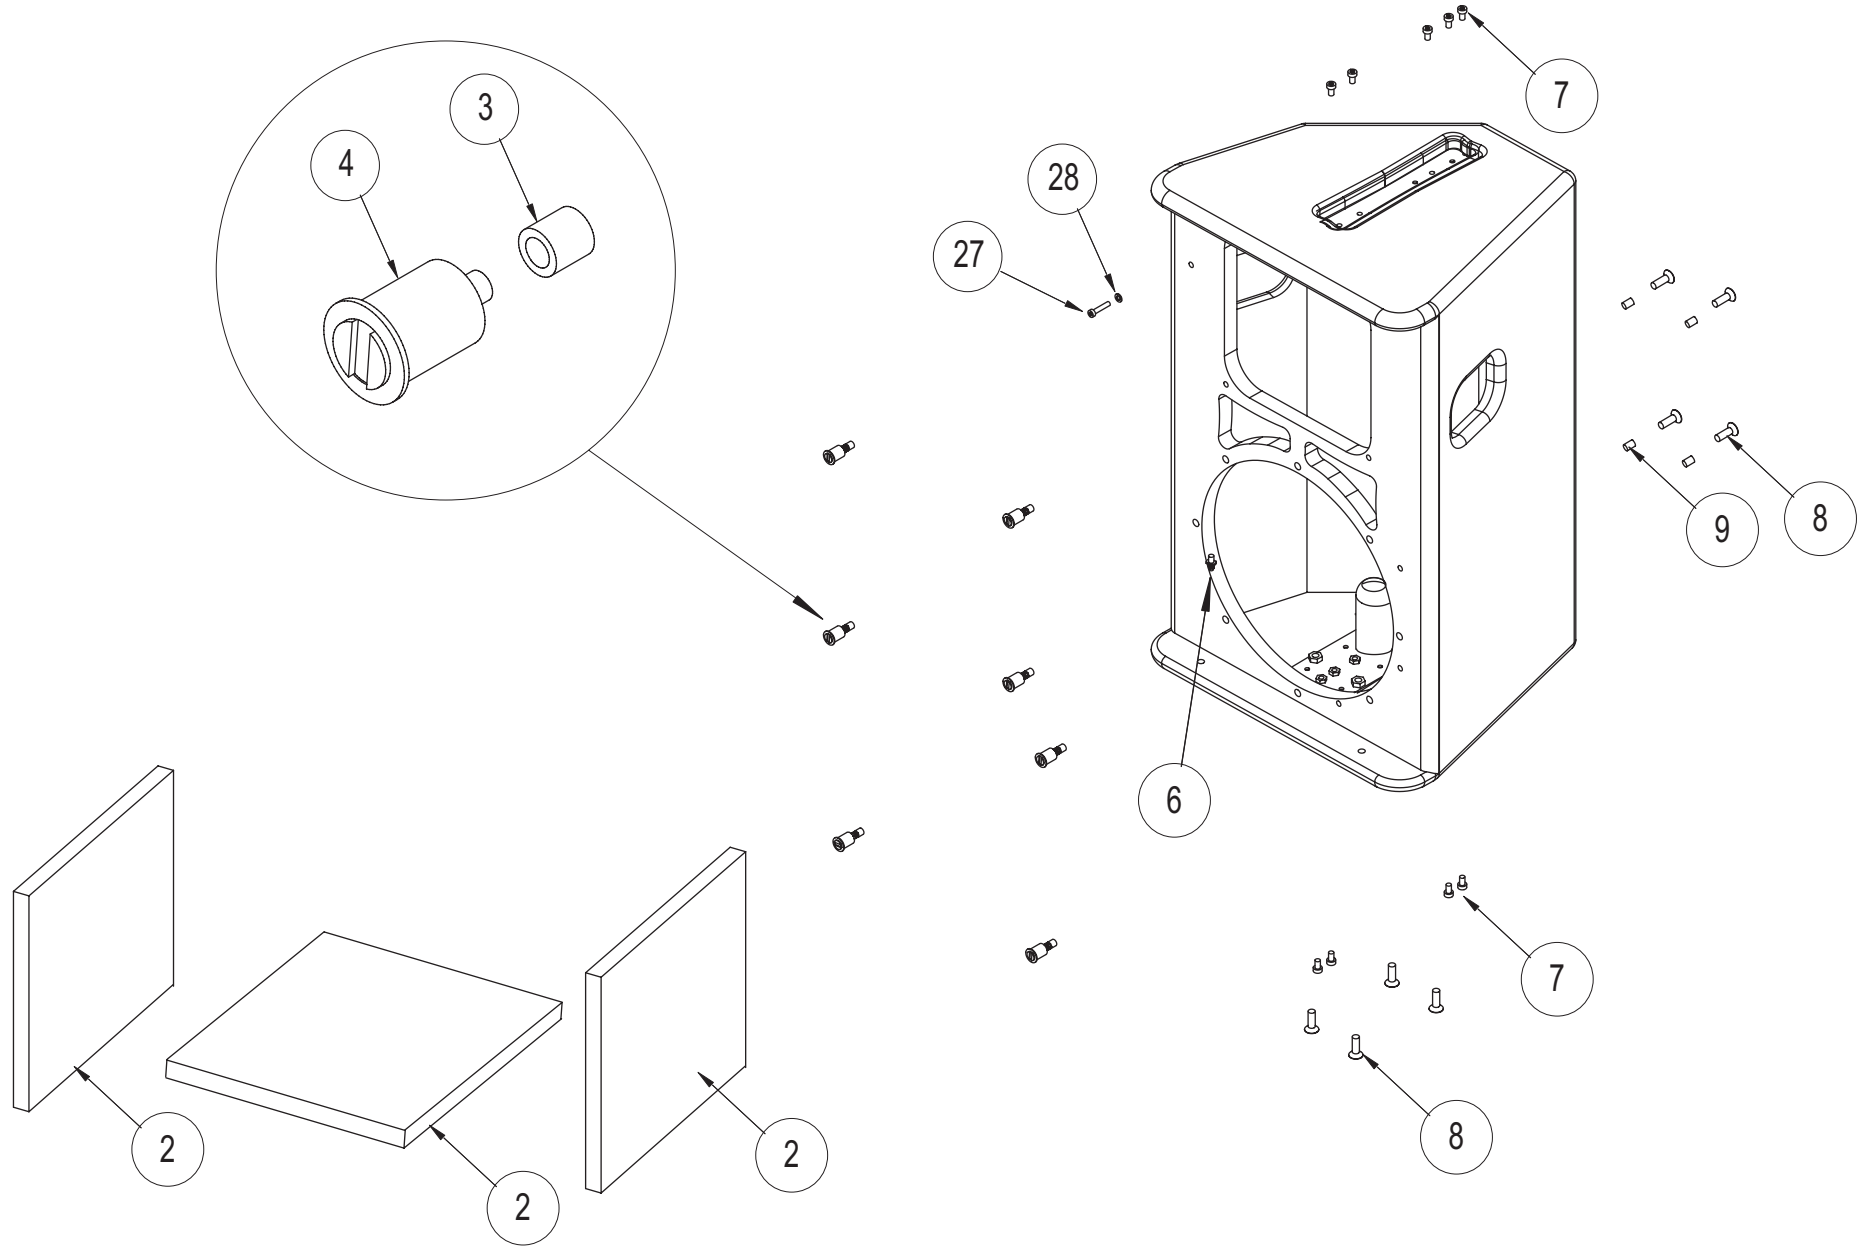

PS 10 EXPLODED VIEW

NEXO

INNOVATE

PS 10 COMPLETE CABINET

PS 10 COMPLETE PASSIVE FILTER

PS 10 COMPLETE CONNECTION PLATE

INNOVATE

PS 10 MAIN PASSIVE FILTER BOARD

NEXO

INNOVATE

PS 10 COMPLETE GRID

MARK	QUANTITY	ASSEMBLY	SUB ASSEMBLY	PART REFERENCE	DESIGNATION
PS.10					
1	1	05EBPS10		05EBPS10	PS10 EMPTY BOX
2	3			05MSAF2311	PS10 ACOUSTIC FOAM
3	7			05AP74511	WOOD DOWEL M5 74-5-11
4	7			05AIMANT1	MAGNET JS 6 BLACK
5	2			05APEVPS10	PS10 PORT
6	3			05CPBHTS2	WOOD-INSERT BHTS-2-01
7	9			05VXTCX610N	BLACK TORX CYLINDRIC SCREW 6X10
8	8			05VXTCFX825N	SCREW TORX FLAT HEAD BLACK 8X25
9	4			05VGRAF8	NUT GRAF 8 mm
10	1		05N1068R-8	05N1060R-8	BASS SPEAKER 10" FOR PS10
11	1			05N1068R/K	RECONE KIT 10" FOR PS10 + FERROFLUID
12	8			05VXTCX525N	BLACK TORX CYLINDRIC SCREW 5x25
10b	1		05HPB10-8	05HPB10-8	BASS SPEAKER 10" FOR PS10 SINCE s/n: 21284
11b	1			05HPB10-8R/K	RECONE KIT 10" FOR PS10 + FERROFLUID (FOR HPB10-8)
12b	4			05VXTC525N	SCREW TORX BUTTOM HEAD 5X25 STAINLESS STEEL BLACK
13	1			05JNEOHPBPS10	GASKET BASS SPEAKER PS10
14	1		05PAVPS10	05PAVPS10	HORN PS10
15	1			05JNEOHMPS10V2	PS10 HORN GASKET
16	4			05VXTCX525N	BLACK TORX CYLINDRIC SCREW 5x25
17	4			05VRX516N	BLACK WASHER 5X16
18	1		05NH45B-8	05NH45B-8	DRIVER 1" DE45 PS10
19	1			05NH45R/K	DE45 DIAPHRAGM
20	1			05PS8JPPI	FAOM GASKET 3 HOLES
21	1			05JCALDE45	PAPERBOARD FIX FOR DE45 B&C
22	1		05PS.10UA	05PS.10UA	COMPLETE GRILL PS10
23	1			05MBULPEPS10	PS10 FOAM GRILL
24	1			05LOGPS10	LOGO PS10
25	1			05LOGNEXO1	LOGO NEXO ALU 0.8