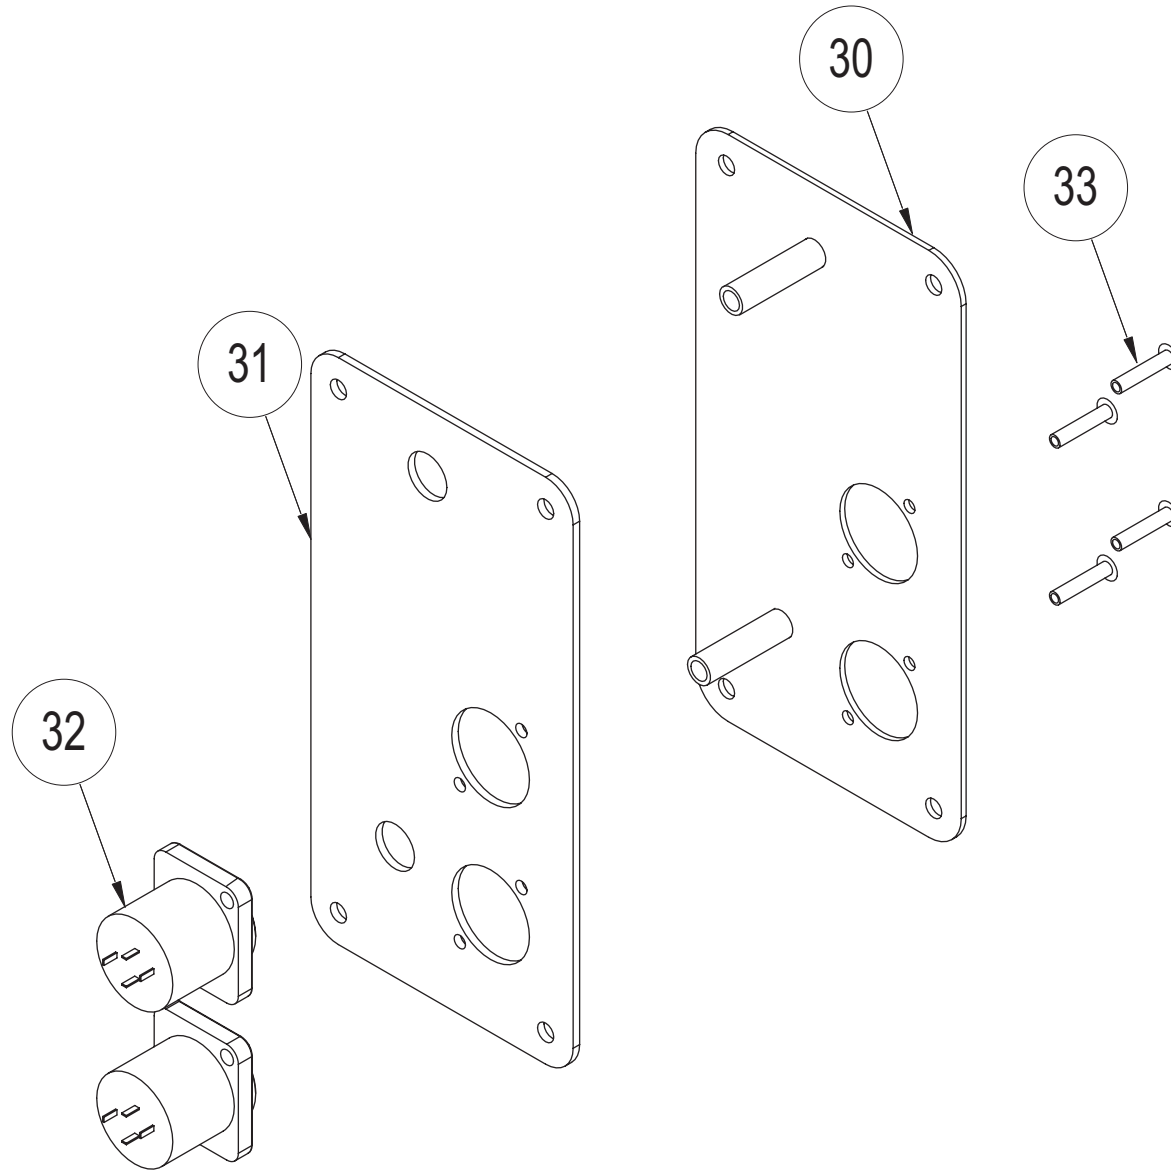

PS 10 EXPLODED VIEW

NEXO

INNOVATE

PS 10 COMPLETE CABINET

PS 10 COMPLETE PASSIVE FILTER

PS 10 COMPLETE CONNECTION PLATE

INNOVATE

PS 10 MAIN PASSIVE FILTER BOARD

NEXO

INNOVATE

PS 10 COMPLETE GRID

MARK	QUANTITY	ASSEMBLY	SUB ASSEMBLY	PART REFERENCE	DESIGNATION
PS.10					
1	1	05EBPS10		05EBPS10	PS10 EMPTY BOX
2	3			05MSAF2311	PS10 ACOUSTIC FOAM
3	7			05AP74511	WOOD DOWEL M5 74-5-11
4	7			05AIMANT1	MAGNET JS 6 BLACK
5	2			05APEVPS10	PS10 PORT
6	3			05CPBHTS2	WOOD-INSERT BHTS-2-01
7	9			05VXTCX610N	BLACK TORX CYLINDRIC SCREW 6X10
8	8			05VXTCFX825N	SCREW TORX FLAT HEAD BLACK 8X25
9	4			05VGRAF8	NUT GRAF 8 mm
10	1		05N1068R-8	05N1060R-8	BASS SPEAKER 10" FOR PS10
11	1			05N1068R/K	RECONE KIT 10" FOR PS10 + FERROFLUID
12	8			05VXTCX525N	BLACK TORX CYLINDRIC SCREW 5x25
10b	1		05HPB10-8	05HPB10-8	BASS SPEAKER 10" FOR PS10 SINCE s/n: 21284
11b	1			05HPB10-8R/K	RECONE KIT 10" FOR PS10 + FERROFLUID (FOR HPB10-8)
12b	4			05VXTC525N	SCREW TORX BUTTOM HEAD 5X25 STAINLESS STEEL BLACK
13	1			05JNEOHPBPS10	GASKET BASS SPEAKER PS10
14	1		05PAVPS10	05PAVPS10	HORN PS10
15	1			05JNEOHMPS10V2	PS10 HORN GASKET
16	4			05VXTCX525N	BLACK TORX CYLINDRIC SCREW 5x25
17	4			05VRX516N	BLACK WASHER 5X16
18	1		05NH45B-8	05NH45B-8	DRIVER 1" DE45 PS10
19	1			05NH45R/K	DE45 DIAPHRAGM
20	1			05PS8JPPI	FAOM GASKET 3 HOLES
21	1			05JCALDE45	PAPERBOARD FIX FOR DE45 B&C
22	1		05PS.10UA	05PS.10UA	COMPLETE GRILL PS10
23	1			05MBULPEPS10	PS10 FOAM GRILL
24	1			05LOGPS10	LOGO PS10
25	1			05LOGNEXO1	LOGO NEXO ALU 0.8