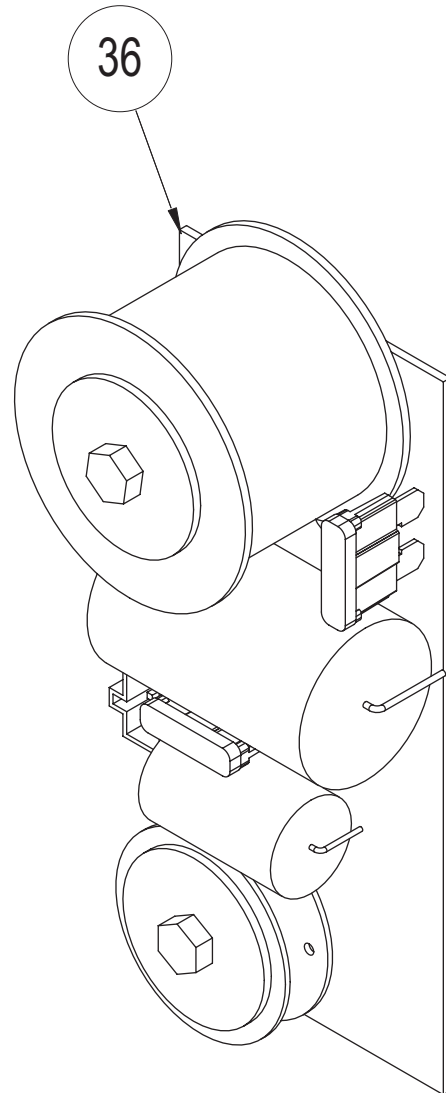

PS 10 EXPLODED VIEW

NEXO

INNOVATE

PS 10 COMPLETE CABINET

PS 10 COMPLETE PASSIVE FILTER

PS 10 COMPLETE CONNECTION PLATE

INNOVATE

PS 10 MAIN PASSIVE FILTER BOARD

NEXO

INNOVATE

PS 10 COMPLETE GRID

MARK	QUANTITY	ASSEMBLY	SUB ASSEMBLY	PART REFERENCE	DESIGNATION
PS.10					
1	1	05EBPS10		05EBPS10	PS10 EMPTY BOX
2	3			05MSAF2311	PS10 ACOUSTIC FOAM
3	7			05AP74511	WOOD DOWEL M5 74-5-11
4	7			05AIMANT1	MAGNET JS 6 BLACK
5	2			05APEVPS10	PS10 PORT
6	3			05CPBHTS2	WOOD-INSERT BHTS-2-01
7	9			05VXTCX610N	BLACK TORX CYLINDRIC SCREW 6X10
8	8			05VXTCFX825N	SCREW TORX FLAT HEAD BLACK 8X25
9	4			05VGRAF8	NUT GRAF 8 mm
10	1		05N1068R-8	05N1060R-8	BASS SPEAKER 10" FOR PS10
11	1			05N1068R/K	RECONE KIT 10" FOR PS10 + FERROFLUID
12	8			05VXTCX525N	BLACK TORX CYLINDRIC SCREW 5x25
10b	1		05HPB10-8	05HPB10-8	BASS SPEAKER 10" FOR PS10 SINCE s/n: 21284
11b	1			05HPB10-8R/K	RECONE KIT 10" FOR PS10 + FERROFLUID (FOR HPB10-8)
12b	4			05VXTC525N	SCREW TORX BUTTOM HEAD 5X25 STAINLESS STEEL BLACK
13	1			05JNEOHPBPS10	GASKET BASS SPEAKER PS10
14	1		05PAVPS10	05PAVPS10	HORN PS10
15	1			05JNEOHMPS10V2	PS10 HORN GASKET
16	4			05VXTCX525N	BLACK TORX CYLINDRIC SCREW 5x25
17	4			05VRX516N	BLACK WASHER 5X16
18	1		05NH45B-8	05NH45B-8	DRIVER 1" DE45 PS10
19	1			05NH45R/K	DE45 DIAPHRAGM
20	1			05PS8JPPI	FAOM GASKET 3 HOLES
21	1			05JCALDE45	PAPERBOARD FIX FOR DE45 B&C
22	1		05PS.10UA	05PS.10UA	COMPLETE GRILL PS10
23	1			05MBULPEPS10	PS10 FOAM GRILL
24	1			05LOGPS10	LOGO PS10
25	1			05LOGNEXO1	LOGO NEXO ALU 0.8