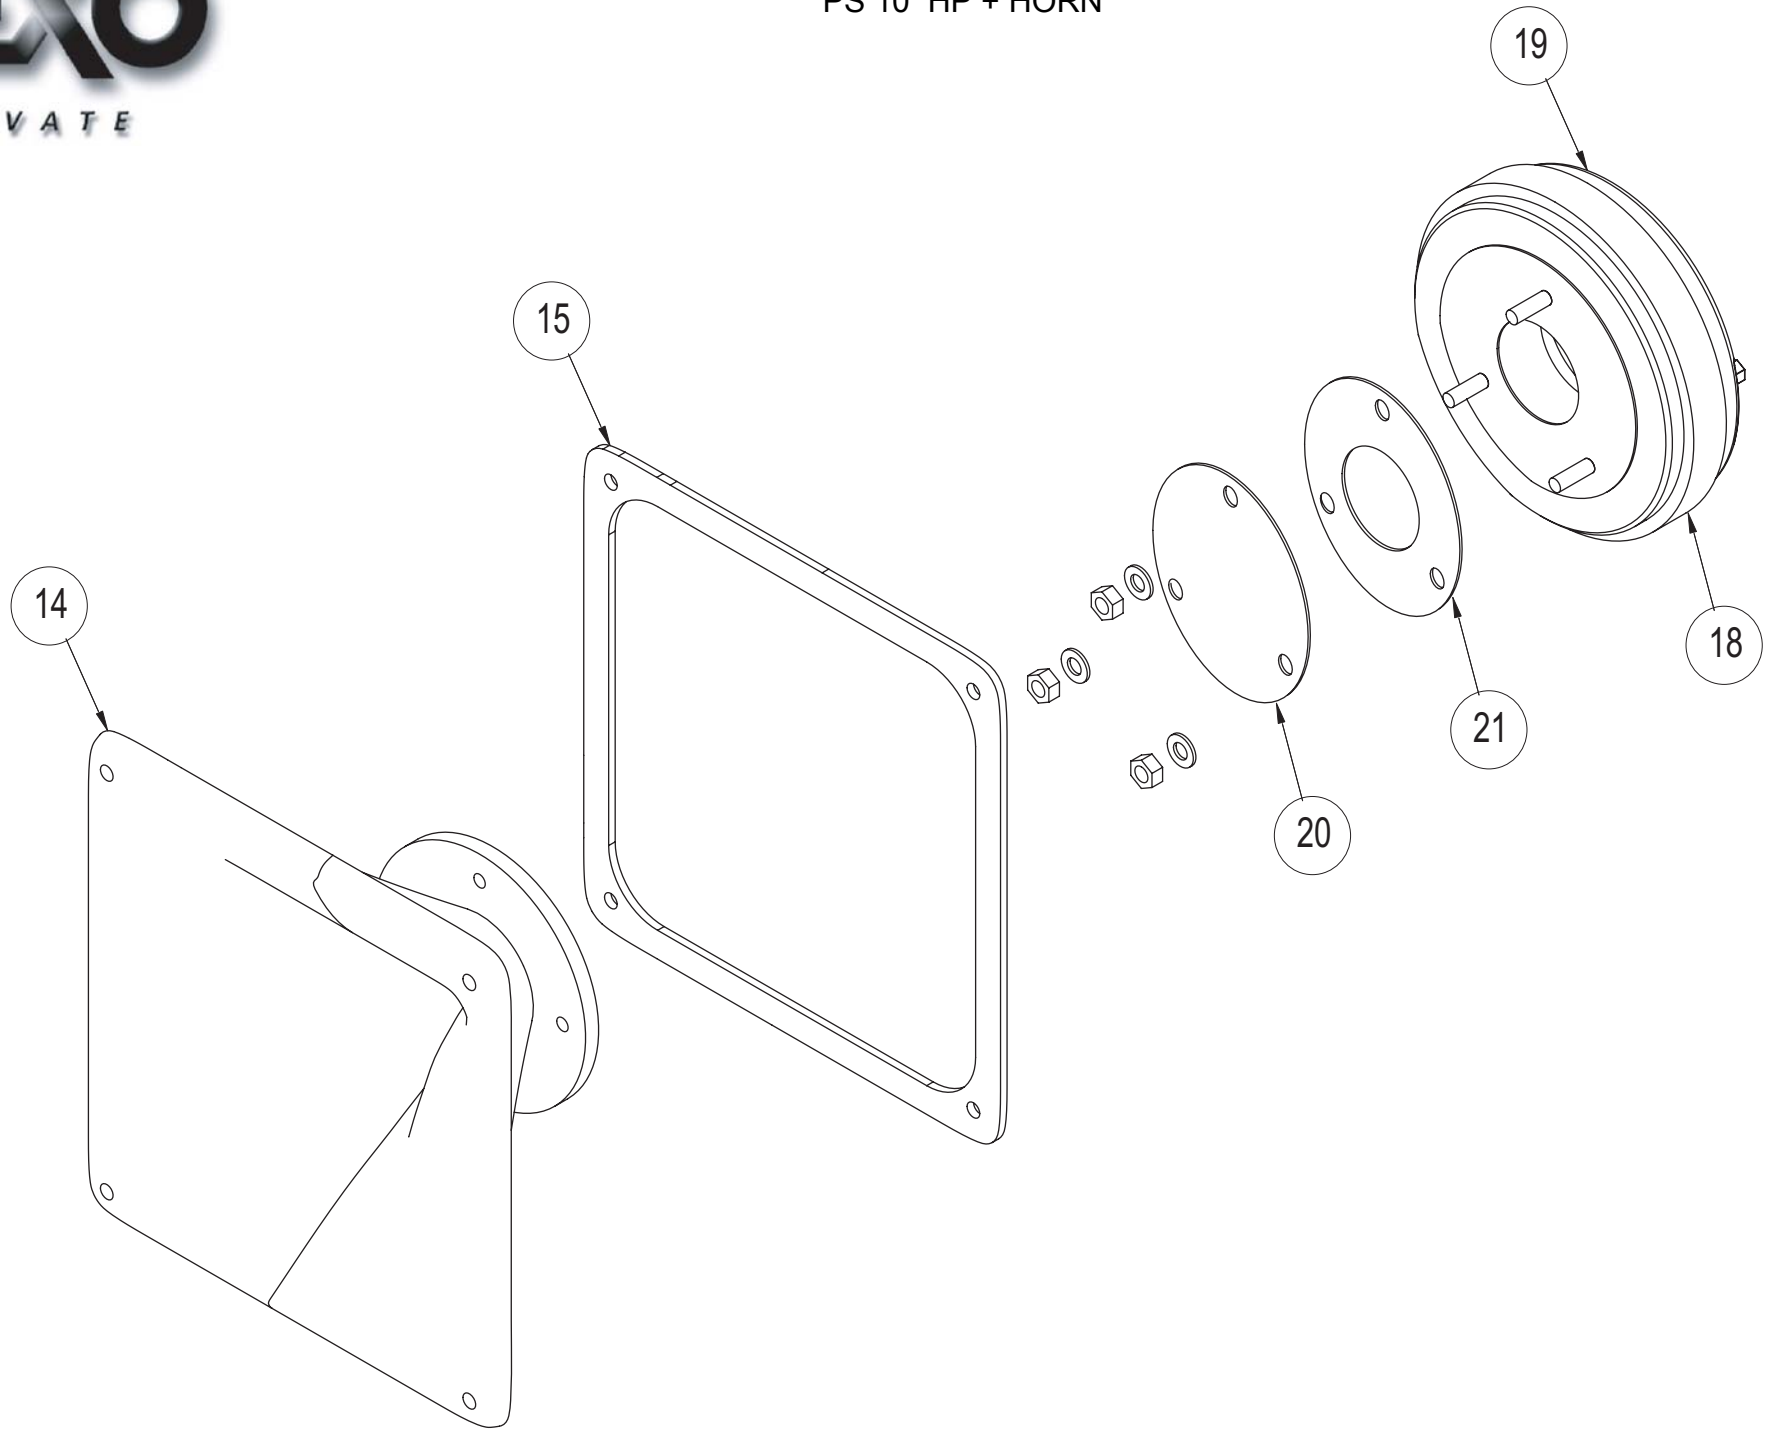

PS 10 EXPLODED VIEW

NEXO

INNOVATE

PS 10 COMPLETE CABINET

PS 10 COMPLETE PASSIVE FILTER

PS 10 COMPLETE CONNECTION PLATE

INNOVATE

PS 10 MAIN PASSIVE FILTER BOARD

NEXO

INNOVATE

PS 10 COMPLETE GRID

MARK	QUANTITY	ASSEMBLY	SUB ASSEMBLY	PART REFERENCE	DESIGNATION
PS.10					
1	1	05EBPS10		05EBPS10	PS10 EMPTY BOX
2	3			05MSAF2311	PS10 ACOUSTIC FOAM
3	7			05AP74511	WOOD DOWEL M5 74-5-11
4	7			05AIMANT1	MAGNET JS 6 BLACK
5	2			05APEVPS10	PS10 PORT
6	3			05CPBHTS2	WOOD-INSERT BHTS-2-01
7	9			05VXTCX610N	BLACK TORX CYLINDRIC SCREW 6X10
8	8			05VXTCFX825N	SCREW TORX FLAT HEAD BLACK 8X25
9	4			05VGRAF8	NUT GRAF 8 mm
10	1		05N1068R-8	05N1060R-8	BASS SPEAKER 10" FOR PS10
11	1			05N1068R/K	RECONE KIT 10" FOR PS10 + FERROFLUID
12	8			05VXTCX525N	BLACK TORX CYLINDRIC SCREW 5x25
10b	1		05HPB10-8	05HPB10-8	BASS SPEAKER 10" FOR PS10 SINCE s/n: 21284
11b	1			05HPB10-8R/K	RECONE KIT 10" FOR PS10 + FERROFLUID (FOR HPB10-8)
12b	4			05VXTC525N	SCREW TORX BUTTOM HEAD 5X25 STAINLESS STEEL BLACK
13	1			05JNEOHPBPS10	GASKET BASS SPEAKER PS10
14	1		05PAVPS10	05PAVPS10	HORN PS10
15	1			05JNEOHMPS10V2	PS10 HORN GASKET
16	4			05VXTCX525N	BLACK TORX CYLINDRIC SCREW 5x25
17	4			05VRX516N	BLACK WASHER 5X16
18	1		05NH45B-8	05NH45B-8	DRIVER 1" DE45 PS10
19	1			05NH45R/K	DE45 DIAPHRAGM
20	1			05PS8JPPI	FAOM GASKET 3 HOLES
21	1			05JCALDE45	PAPERBOARD FIX FOR DE45 B&C
22	1		05PS.10UA	05PS.10UA	COMPLETE GRILL PS10
23	1			05MBULPEPS10	PS10 FOAM GRILL
24	1			05LOGPS10	LOGO PS10
25	1			05LOGNEXO1	LOGO NEXO ALU 0.8