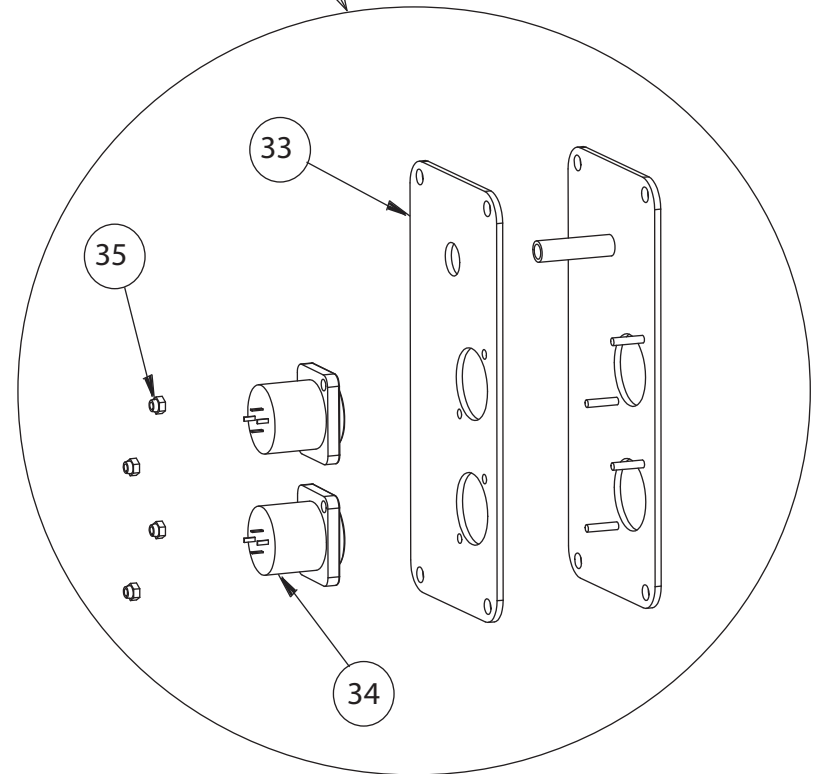

FRONT VIEW

MARK	QUANTITY	ASSEMBLY	SUB ASSEMBLY	PART REFERENCE	DESIGNATION
PS.10UL-UR					
1	1	EBPS10UL		05EBPS10UL	PS10 LEFT EMPTY BOX
1a	1	EBPS10UR		05EBPS10UR	PS10 RIGHT EMPTY BOX
2	12			05VUNIM5	UNIMERCO T-NUT M5
3	4			05INSECRM5X13	WOOD INSERT M5x13
4	1			05AMACCEXT-M10	PS EXTERNAL PLATE FOR RIGGING
5	4			05VXTCFX625N	BLACK TORX FLAT HEAD SCREW 6X25
6	4			05VGRAF6	GRAF NUT M6
7	1			05DOUILH73	POLE MOUNTING H73
8	1			05JNEODOULRS15	GASKET FOR POLE MOUNTING PLATE
9	4			05VXTCFX525N	BLACK TORX FLAT HEAD SCREW 5X25
10	1		05PS.10UC-V2	05PS.10UC-V2	COMPLETE PS10 HORN (UL & UR VERSION)
11	1			05JNEOHMPS10V2	PS10 HORN GASKET
12	1			05PAVPS10	PS10 HORN
13	1			05HPADE250-16	DE250 DRIVER HF 16ohm
14	1			05NH25-16R/K	DE250-16 DIAPHRAGM
15	4			05VRP5.2-16N	BLACK POLYAMID WHASHER 5.2X16
16	4			05VRX516N	WASHER 5X16 INOX BLACK
17	4			05VXTCBX525N	BLACK TORX BUTTON HEAD SCREW 5X25
18	1		05HPB10N	05HPB10N	BASS SPEAKER 10" 8ohm
19	1			05HPB10NR/K	HPB10N RECONE KIT
20	1			05JNEOHPBPS10	GASKET FOR BASS SPEAKER 10"
21	4			05VXTCBX525N	BLACK TORX BUTTON HEAD SCREW 5X25
22	1			05RAIDPS10V2	PS10 SPACER GRILL (UL & UR VERSION)
23	2			05VRND5.3	NYLON WASHER 5.3 x 10
24	2			05VXTCBX535N	BLACK TORX BUTTON HEAD SCREW 5X35
25	1		05PS.10UA-V2	05PS.10UA-V2	COMPLETE GRILL FOR PS10 (UL & UR VERSION)
26	4			05VXTCFX525N	BLACK TORX FLAT HEAD SCREW 5X25
27	4			05VRX5FN	BLACK FLAT WASHER 90°
28	1			05MBULPEPS10V2	PS10 FOAM GRILL (UL & UR VERSION)
29	1		05PS.10UF-V2	05PS.10UF-V2	PS10 INTERNAL WIRING (UL & UR VERSION)
30	4			05VXTCBX525N	BLACK TORX BUTTON HEAD SCREW 5X25
31	1	05PS.10FPC-V2		05PS.10FPC-V2	PS10 COMPLET PASSIVE FILTER (UL & UR VERSION)
32	1		05PS.10FPA-V2	05PS.10FPA-V2	PS10 COMPLETE CONNECTION PLATE (UL & UR VERSION)
33	1			05JNEOTPS8	GASKET FOR CNX PS10 AND PS8
34	2			05CNXNL4MDV	SPEAKON NL4 M D VSPEAKON NL4 M D V
35	4			05VNYLST2.5	NUTS WITH POLYAMID INSERT M2.5