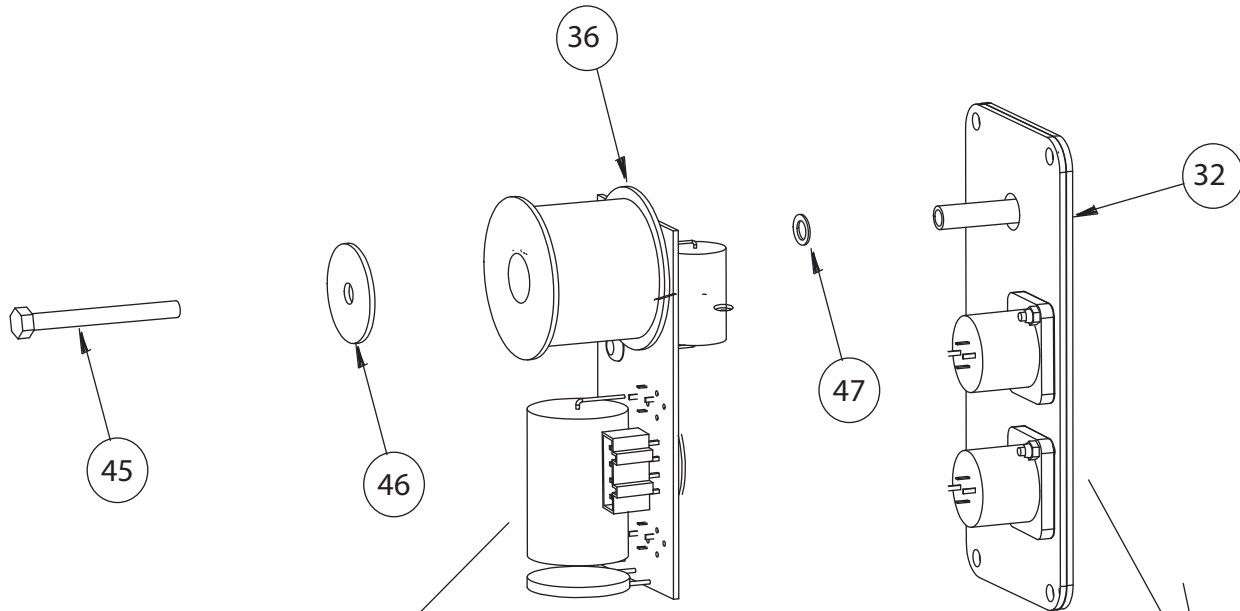

FRONT VIEW

MARK	QUANTITY	ASSEMBLY	SUB ASSEMBLY	PART REFERENCE	DESIGNATION
PS.10UL-UR					
1	1	EBPS10UL		05EBPS10UL	PS10 LEFT EMPTY BOX
1a	1	EBPS10UR		05EBPS10UR	PS10 RIGHT EMPTY BOX
2	12			05VUNIM5	UNIMERCO T-NUT M5
3	4			05INSECRM5X13	WOOD INSERT M5x13
4	1			05AMACCEXT-M10	PS EXTERNAL PLATE FOR RIGGING
5	4			05VXTCFX625N	BLACK TORX FLAT HEAD SCREW 6X25
6	4			05VGRAF6	GRAF NUT M6
7	1			05DOUILH73	POLE MOUNTING H73
8	1			05JNEODOULRS15	GASKET FOR POLE MOUNTING PLATE
9	4			05VXTCFX525N	BLACK TORX FLAT HEAD SCREW 5X25
10	1		05PS.10UC-V2	05PS.10UC-V2	COMPLETE PS10 HORN (UL & UR VERSION)
11	1			05JNEOHMPS10V2	PS10 HORN GASKET
12	1			05PAVPS10	PS10 HORN
13	1			05HPADE250-16	DE250 DRIVER HF 16ohm
14	1			05NH25-16R/K	DE250-16 DIAPHRAGM
15	4			05VRP5.2-16N	BLACK POLYAMID WHASHER 5.2X16
16	4			05VRX516N	WASHER 5X16 INOX BLACK
17	4			05VXTCBX525N	BLACK TORX BUTTON HEAD SCREW 5X25
18	1		05HPB10N	05HPB10N	BASS SPEAKER 10" 8ohm
19	1			05HPB10NR/K	HPB10N RECONE KIT
20	1			05JNEOHPBPS10	GASKET FOR BASS SPEAKER 10"
21	4			05VXTCBX525N	BLACK TORX BUTTON HEAD SCREW 5X25
22	1			05RAIDPS10V2	PS10 SPACER GRILL (UL & UR VERSION)
23	2			05VRND5.3	NYLON WASHER 5.3 x 10
24	2			05VXTCBX535N	BLACK TORX BUTTON HEAD SCREW 5X35
25	1		05PS.10UA-V2	05PS.10UA-V2	COMPLETE GRILL FOR PS10 (UL & UR VERSION)
26	4			05VXTCFX525N	BLACK TORX FLAT HEAD SCREW 5X25
27	4			05VRX5FN	BLACK FLAT WASHER 90°
28	1			05MBULPEPS10V2	PS10 FOAM GRILL (UL & UR VERSION)
29	1		05PS.10UF-V2	05PS.10UF-V2	PS10 INTERNAL WIRING (UL & UR VERSION)
30	4			05VXTCBX525N	BLACK TORX BUTTON HEAD SCREW 5X25
31	1	05PS.10FPC-V2		05PS.10FPC-V2	PS10 COMPLET PASSIVE FILTER (UL & UR VERSION)
32	1		05PS.10FPA-V2	05PS.10FPA-V2	PS10 COMPLETE CONNECTION PLATE (UL & UR VERSION)
33	1			05JNEOTPS8	GASKET FOR CNX PS10 AND PS8
34	2			05CNXNL4MDV	SPEAKON NL4 M D VSPEAKON NL4 M D V
35	4			05VNYLST2.5	NUTS WITH POLYAMID INSERT M2.5