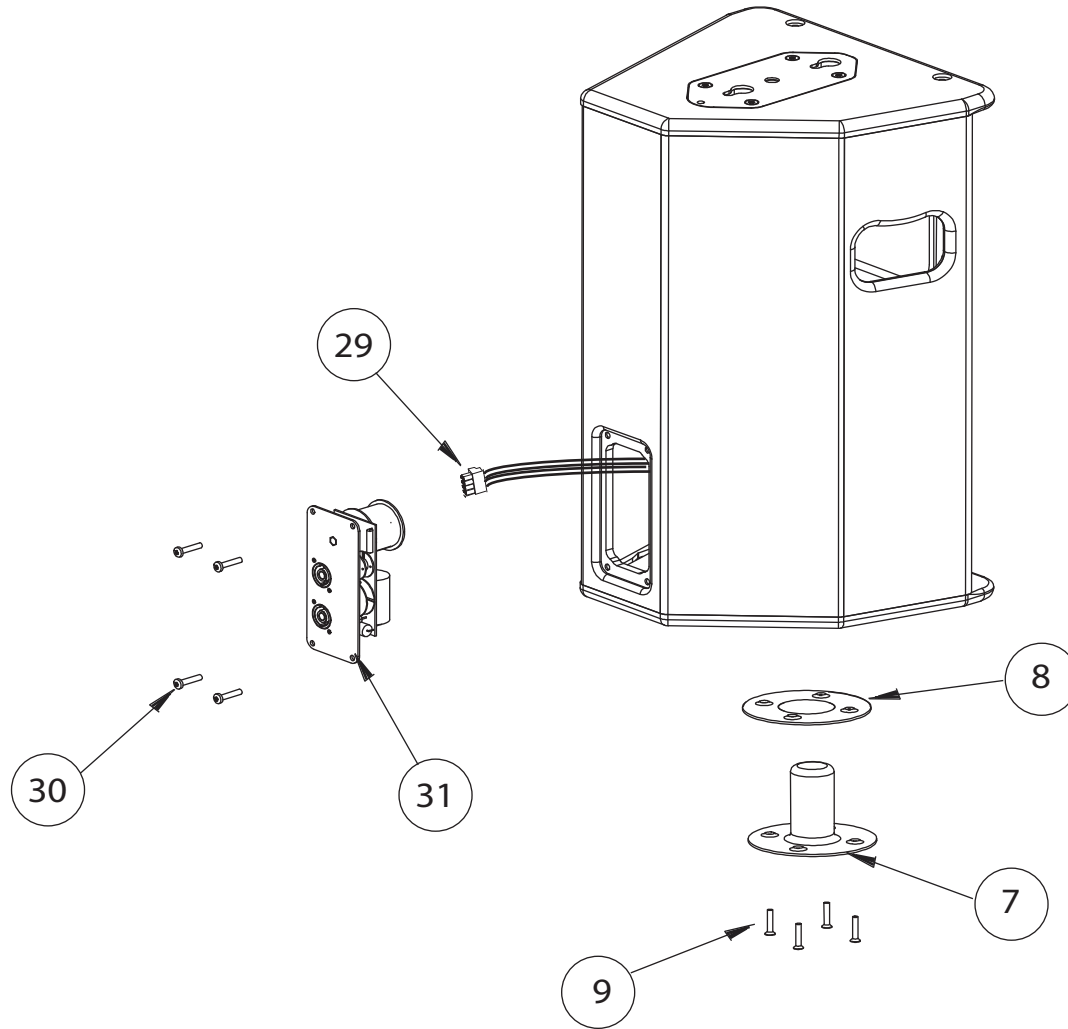

FRONT VIEW

MARK	QUANTITY	ASSEMBLY	SUB ASSEMBLY	PART REFERENCE	DESIGNATION
PS.10UL-UR					
1	1	EBPS10UL		05EBPS10UL	PS10 LEFT EMPTY BOX
1a	1	EBPS10UR		05EBPS10UR	PS10 RIGHT EMPTY BOX
2	12			05VUNIM5	UNIMERCO T-NUT M5
3	4			05INSECRM5X13	WOOD INSERT M5x13
4	1			05AMACCEXT-M10	PS EXTERNAL PLATE FOR RIGGING
5	4			05VXTCFX625N	BLACK TORX FLAT HEAD SCREW 6X25
6	4			05VGRAF6	GRAF NUT M6
7	1			05DOUILH73	POLE MOUNTING H73
8	1			05JNEODOULRS15	GASKET FOR POLE MOUNTING PLATE
9	4			05VXTCFX525N	BLACK TORX FLAT HEAD SCREW 5X25
10	1		05PS.10UC-V2	05PS.10UC-V2	COMPLETE PS10 HORN (UL & UR VERSION)
11	1			05JNEOHMPS10V2	PS10 HORN GASKET
12	1			05PAVPS10	PS10 HORN
13	1			05HPADE250-16	DE250 DRIVER HF 16ohm
14	1			05NH25-16R/K	DE250-16 DIAPHRAGM
15	4			05VRP5.2-16N	BLACK POLYAMID WHASHER 5.2X16
16	4			05VRX516N	WASHER 5X16 INOX BLACK
17	4			05VXTCBX525N	BLACK TORX BUTTON HEAD SCREW 5X25
18	1		05HPB10N	05HPB10N	BASS SPEAKER 10" 8ohm
19	1			05HPB10NR/K	HPB10N RECONE KIT
20	1			05JNEOHPBPS10	GASKET FOR BASS SPEAKER 10"
21	4			05VXTCBX525N	BLACK TORX BUTTON HEAD SCREW 5X25
22	1			05RAIDPS10V2	PS10 SPACER GRILL (UL & UR VERSION)
23	2			05VRND5.3	NYLON WASHER 5.3 x 10
24	2			05VXTCBX535N	BLACK TORX BUTTON HEAD SCREW 5X35
25	1		05PS.10UA-V2	05PS.10UA-V2	COMPLETE GRILL FOR PS10 (UL & UR VERSION)
26	4			05VXTCFX525N	BLACK TORX FLAT HEAD SCREW 5X25
27	4			05VRX5FN	BLACK FLAT WASHER 90°
28	1			05MBULPEPS10V2	PS10 FOAM GRILL (UL & UR VERSION)
29	1		05PS.10UF-V2	05PS.10UF-V2	PS10 INTERNAL WIRING (UL & UR VERSION)
30	4			05VXTCBX525N	BLACK TORX BUTTON HEAD SCREW 5X25
31	1	05PS.10FPC-V2		05PS.10FPC-V2	PS10 COMPLET PASSIVE FILTER (UL & UR VERSION)
32	1		05PS.10FPA-V2	05PS.10FPA-V2	PS10 COMPLETE CONNECTION PLATE (UL & UR VERSION)
33	1			05JNEOTPS8	GASKET FOR CNX PS10 AND PS8
34	2			05CNXNL4MDV	SPEAKON NL4 M D VSPEAKON NL4 M D V
35	4			05VNYLST2.5	NUTS WITH POLYAMID INSERT M2.5