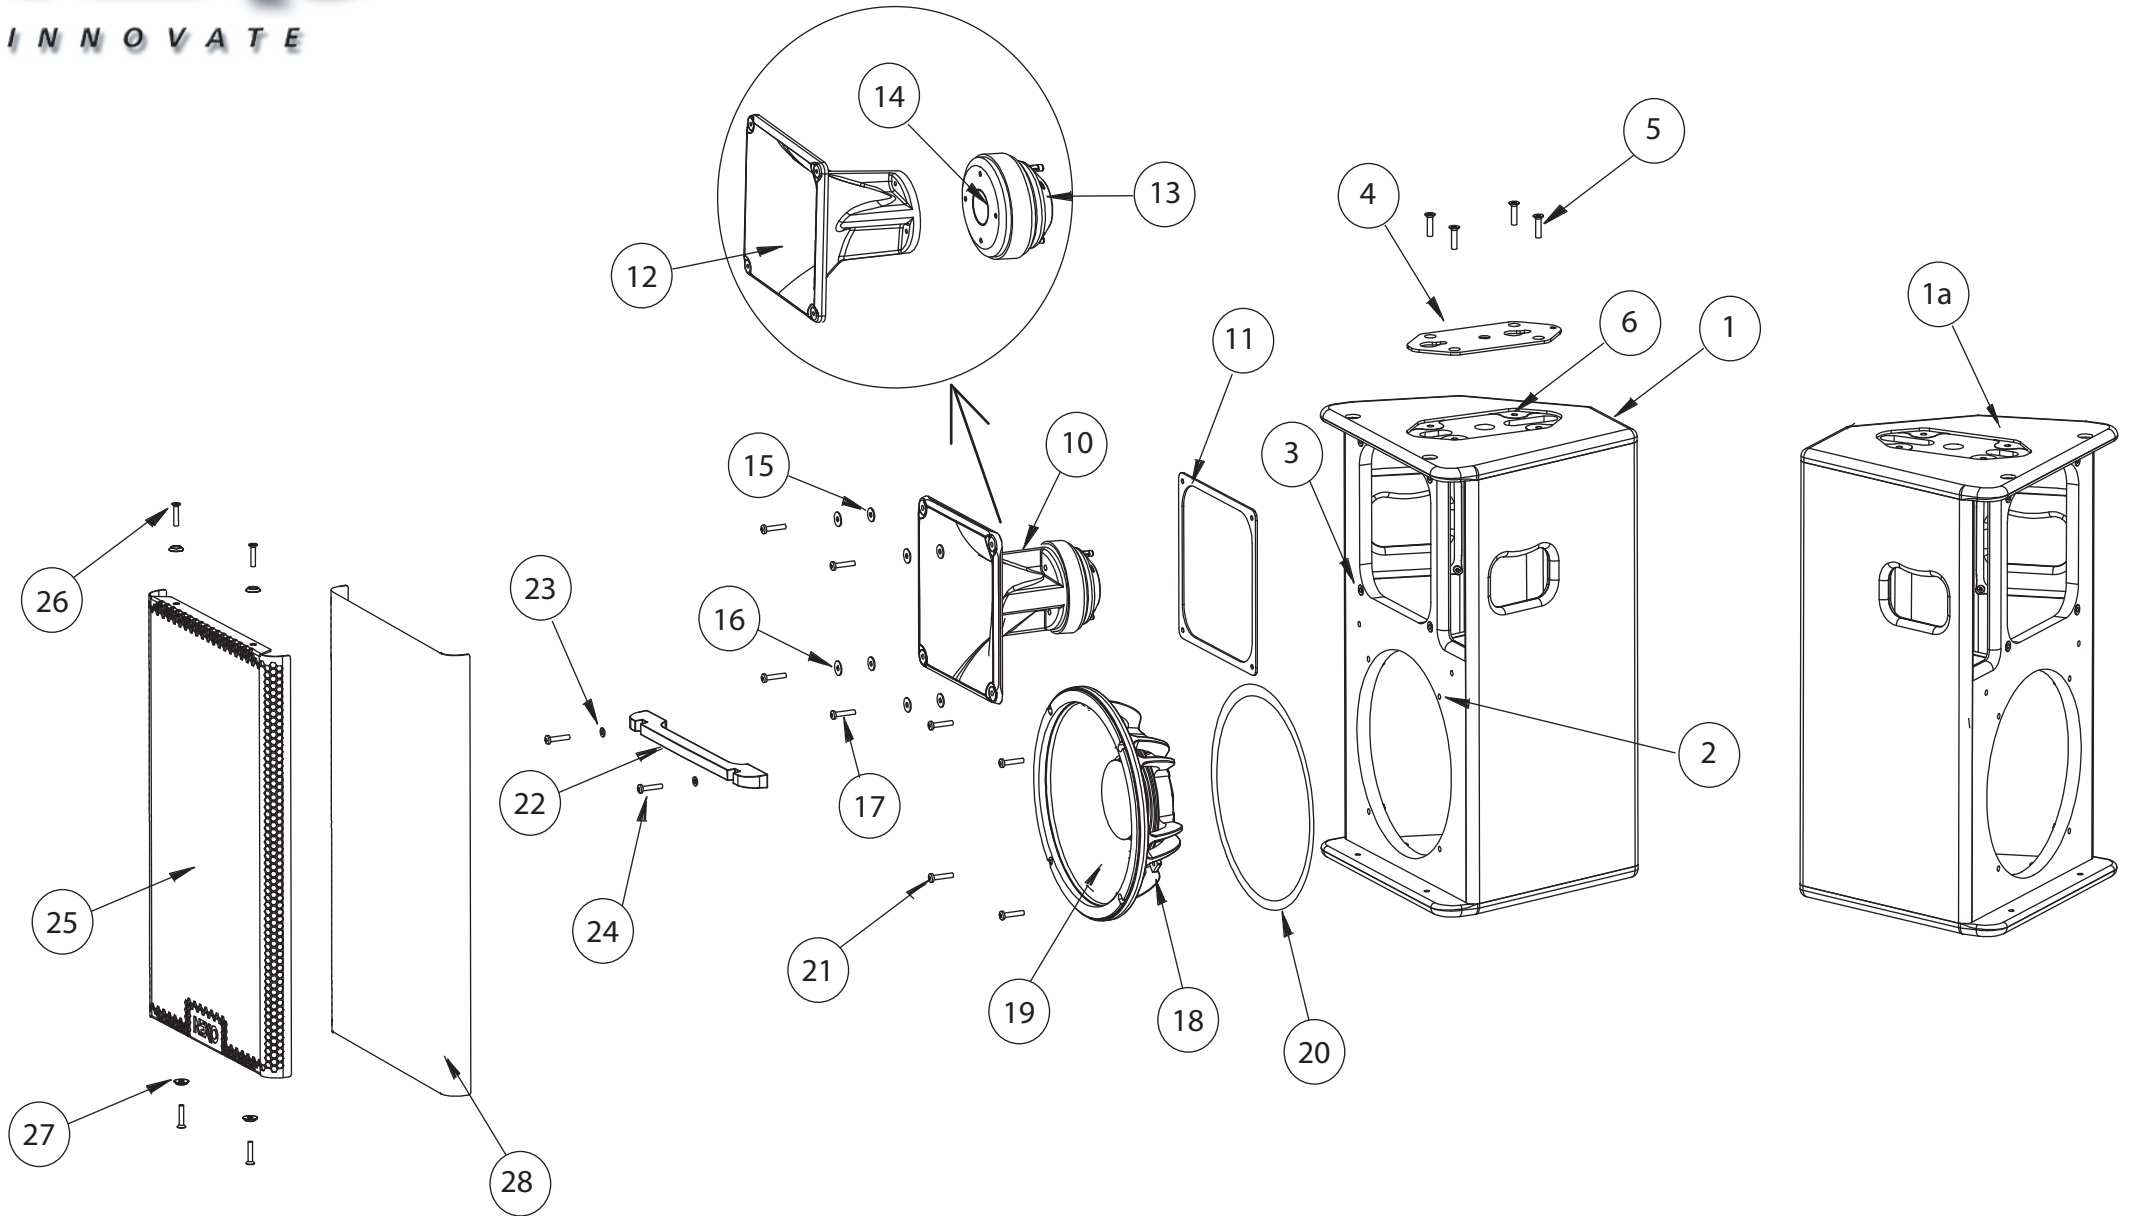

FRONT VIEW

MARK	QUANTITY	ASSEMBLY	SUB ASSEMBLY	PART REFERENCE	DESIGNATION
PS.10UL-UR					
1	1	EBPS10UL		05EBPS10UL	PS10 LEFT EMPTY BOX
1a	1	EBPS10UR		05EBPS10UR	PS10 RIGHT EMPTY BOX
2	12			05VUNIM5	UNIMERCO T-NUT M5
3	4			05INSECRM5X13	WOOD INSERT M5x13
4	1			05AMACCEXT-M10	PS EXTERNAL PLATE FOR RIGGING
5	4			05VXTCFX625N	BLACK TORX FLAT HEAD SCREW 6X25
6	4			05VGRAF6	GRAF NUT M6
7	1			05DOUILH73	POLE MOUNTING H73
8	1			05JNEODOULRS15	GASKET FOR POLE MOUNTING PLATE
9	4			05VXTCFX525N	BLACK TORX FLAT HEAD SCREW 5X25
10	1		05PS.10UC-V2	05PS.10UC-V2	COMPLETE PS10 HORN (UL & UR VERSION)
11	1			05JNEOHMPS10V2	PS10 HORN GASKET
12	1			05PAVPS10	PS10 HORN
13	1			05HPADE250-16	DE250 DRIVER HF 16ohm
14	1			05NH25-16R/K	DE250-16 DIAPHRAGM
15	4			05VRP5.2-16N	BLACK POLYAMID WHASHER 5.2X16
16	4			05VRX516N	WASHER 5X16 INOX BLACK
17	4			05VXTCBX525N	BLACK TORX BUTTON HEAD SCREW 5X25
18	1		05HPB10N	05HPB10N	BASS SPEAKER 10" 8ohm
19	1			05HPB10NR/K	HPB10N RECONE KIT
20	1			05JNEOHPBPS10	GASKET FOR BASS SPEAKER 10"
21	4			05VXTCBX525N	BLACK TORX BUTTON HEAD SCREW 5X25
22	1			05RAIDPS10V2	PS10 SPACER GRILL (UL & UR VERSION)
23	2			05VRND5.3	NYLON WASHER 5.3 x 10
24	2			05VXTCBX535N	BLACK TORX BUTTON HEAD SCREW 5X35
25	1		05PS.10UA-V2	05PS.10UA-V2	COMPLETE GRILL FOR PS10 (UL & UR VERSION)
26	4			05VXTCFX525N	BLACK TORX FLAT HEAD SCREW 5X25
27	4			05VRX5FN	BLACK FLAT WASHER 90°
28	1			05MBULPEPS10V2	PS10 FOAM GRILL (UL & UR VERSION)
29	1		05PS.10UF-V2	05PS.10UF-V2	PS10 INTERNAL WIRING (UL & UR VERSION)
30	4			05VXTCBX525N	BLACK TORX BUTTON HEAD SCREW 5X25
31	1	05PS.10FPC-V2		05PS.10FPC-V2	PS10 COMPLET PASSIVE FILTER (UL & UR VERSION)
32	1		05PS.10FPA-V2	05PS.10FPA-V2	PS10 COMPLETE CONNECTION PLATE (UL & UR VERSION)
33	1			05JNEOTPS8	GASKET FOR CNX PS10 AND PS8
34	2			05CNXNL4MDV	SPEAKON NL4 M D VSPEAKON NL4 M D V
35	4			05VNYLST2.5	NUTS WITH POLYAMID INSERT M2.5