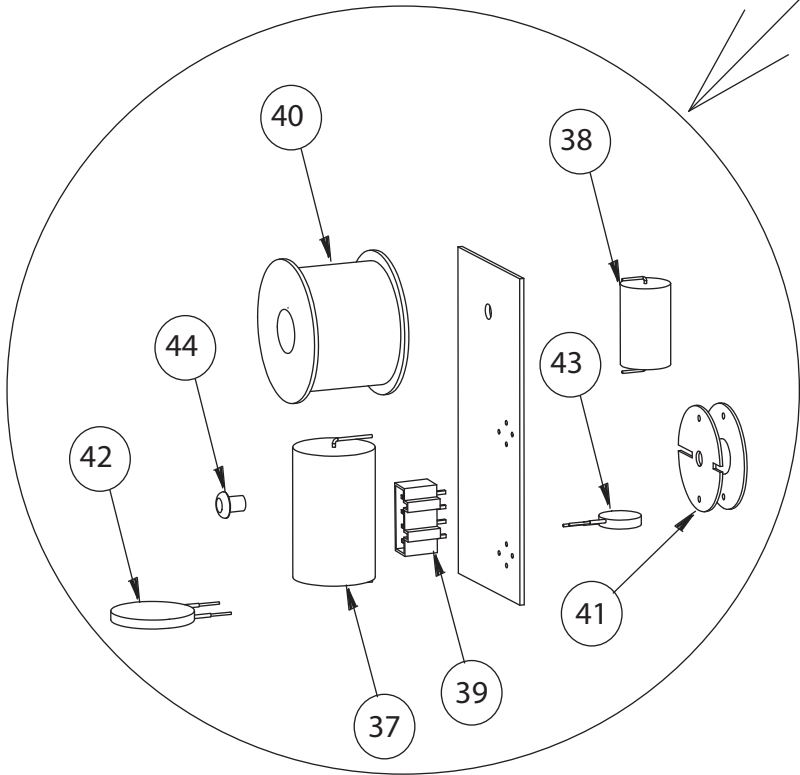

FRONT VIEW

MARK	QUANTITY	ASSEMBLY	SUB ASSEMBLY	PART REFERENCE	DESIGNATION
PS.10UL-UR					
1	1	EBPS10UL		05EBPS10UL	PS10 LEFT EMPTY BOX
1a	1	EBPS10UR		05EBPS10UR	PS10 RIGHT EMPTY BOX
2	12			05VUNIM5	UNIMERCO T-NUT M5
3	4			05INSECRM5X13	WOOD INSERT M5x13
4	1			05AMACCEXT-M10	PS EXTERNAL PLATE FOR RIGGING
5	4			05VXTCFX625N	BLACK TORX FLAT HEAD SCREW 6X25
6	4			05VGRAF6	GRAF NUT M6
7	1			05DOUILH73	POLE MOUNTING H73
8	1			05JNEODOULRS15	GASKET FOR POLE MOUNTING PLATE
9	4			05VXTCFX525N	BLACK TORX FLAT HEAD SCREW 5X25
10	1		05PS.10UC-V2	05PS.10UC-V2	COMPLETE PS10 HORN (UL & UR VERSION)
11	1			05JNEOHMPS10V2	PS10 HORN GASKET
12	1			05PAVPS10	PS10 HORN
13	1			05HPADE250-16	DE250 DRIVER HF 16ohm
14	1			05NH25-16R/K	DE250-16 DIAPHRAGM
15	4			05VRP5.2-16N	BLACK POLYAMID WHASHER 5.2X16
16	4			05VRX516N	WASHER 5X16 INOX BLACK
17	4			05VXTCBX525N	BLACK TORX BUTTON HEAD SCREW 5X25
18	1		05HPB10N	05HPB10N	BASS SPEAKER 10" 8ohm
19	1			05HPB10NR/K	HPB10N RECONE KIT
20	1			05JNEOHPBPS10	GASKET FOR BASS SPEAKER 10"
21	4			05VXTCBX525N	BLACK TORX BUTTON HEAD SCREW 5X25
22	1			05RAIDPS10V2	PS10 SPACER GRILL (UL & UR VERSION)
23	2			05VRND5.3	NYLON WASHER 5.3 x 10
24	2			05VXTCBX535N	BLACK TORX BUTTON HEAD SCREW 5X35
25	1		05PS.10UA-V2	05PS.10UA-V2	COMPLETE GRILL FOR PS10 (UL & UR VERSION)
26	4			05VXTCFX525N	BLACK TORX FLAT HEAD SCREW 5X25
27	4			05VRX5FN	BLACK FLAT WASHER 90°
28	1			05MBULPEPS10V2	PS10 FOAM GRILL (UL & UR VERSION)
29	1		05PS.10UF-V2	05PS.10UF-V2	PS10 INTERNAL WIRING (UL & UR VERSION)
30	4			05VXTCBX525N	BLACK TORX BUTTON HEAD SCREW 5X25
31	1	05PS.10FPC-V2		05PS.10FPC-V2	PS10 COMPLET PASSIVE FILTER (UL & UR VERSION)
32	1		05PS.10FPA-V2	05PS.10FPA-V2	PS10 COMPLETE CONNECTION PLATE (UL & UR VERSION)
33	1			05JNEOTPS8	GASKET FOR CNX PS10 AND PS8
34	2			05CNXNL4MDV	SPEAKON NL4 M D VSPEAKON NL4 M D V
35	4			05VNYLST2.5	NUTS WITH POLYAMID INSERT M2.5